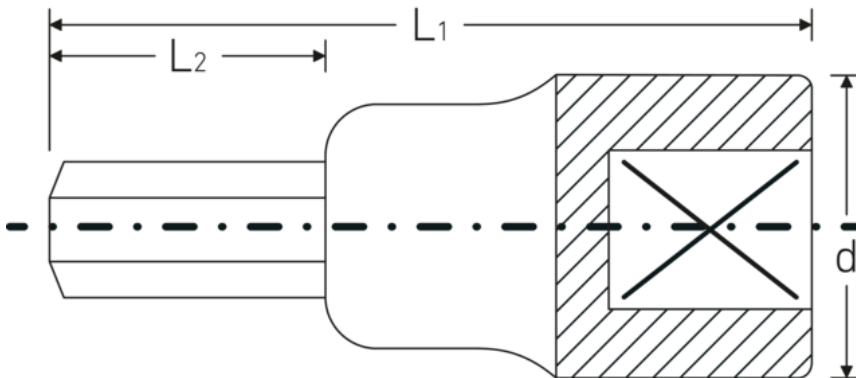

INHEX socket

54a

Product no. **03450020**
GTIN **4018754008384**
Model **54a 5/16 INHEX**

Label. INHEX socket 1/2 " 5/16 L.60mm

- Properties.**
- for hex socket head screws
 - 1/2" internal square drive
 - Chrome Alloy Steel, chrome-plated
 - DIN 7422

Technical drawing.

Technical attributes.

Drive profile	hex
Output hex drive external (inch)	5/16
Square drive inner (inch)	1/2 "
d	22,7 mm
DIN	DIN 7422

Logistics data.

Depth mm (IFS)	61
Width mm (IFS)	24
Height mm (IFS)	24
WEEE/ElektroG	nicht ear-pflichtig
Length (packaged, mm)	100

L1	60 mm	Width (packaged, mm)	80
L2	22 mm	Height (packaging, mm)	24
		Volume (packaged, dm ³)	0.192 dm ³
		Product no.	03450020
		Weight (gross, kg)	0,409
		Weight PAP (kg)	0,000
		Weight PVC (kg)	0,005
		GTIN	4018754008384
		Country of origin AWR	GERMANY
		Region of origin	Nordrhein-Westfalen
		Customs tariff no.	82042000
		Packing standard	5
		Weight (g)	81 g

Variants.

Product no.	Model No. (ERP)	Description	GTIN
03450014	54a 7/32 INHEX	INHEX socket 1/2 " 7/32 L.60mm	4018754008360
03450016	54a 1/4 INHEX	INHEX socket 1/2 " 1/4 L.60mm	4018754008377
03450020	54a 5/16 INHEX	INHEX socket 1/2 " 5/16 L.60mm	4018754008384
03450024	54a 3/8 INHEX	INHEX socket 1/2 " 3/8 L.60mm	4018754008391
03450028	54a 7/16 INHEX	INHEX socket 1/2 " 7/16 L.60mm	4018754008407
03450032	54a 1/2 INHEX	INHEX socket 1/2 " 1/2 L.60mm	4018754008414
03450034	54a 9/16 INHEX	INHEX socket 1/2 " 9/16 L.60mm	4018754008421
03450036	54a 5/8 INHEX	INHEX socket 1/2 " 5/8 L.60mm	4018754008438
03450040	54a 3/4 INHEX	INHEX socket 1/2 " 3/4 L.60mm	4018754127191