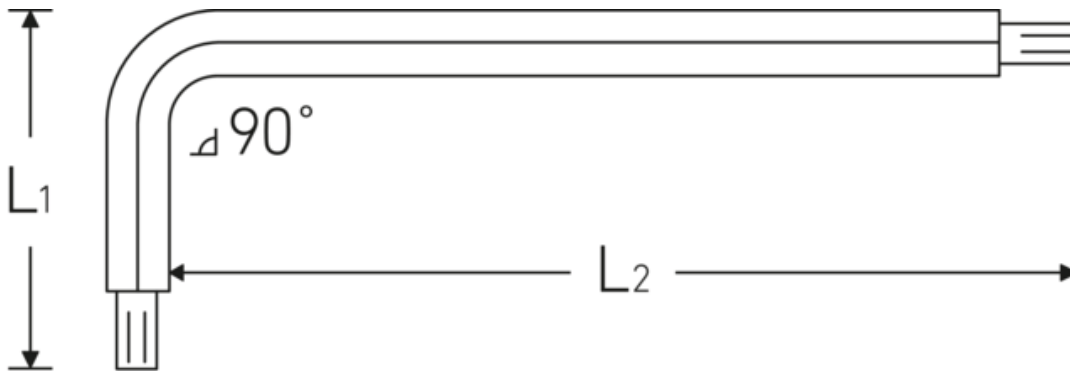

Hex ball-ended L-Keys

10767

Product no. 43263012
GTIN 4018754332854
Model 10767 12

Label. Hex ball-ended L-Key Output hex 12mm L.45mm x 248mm

- Properties.**
- for **metric** hex socket screws
 - ball-ended at the long end of the shaft
 - pivoting angle of up to 25° to each side
 - Chrome Alloy Steel, nickel-plated

Technical drawing.

Technical attributes.

| | |
|--------------------------|--------|
| Drive profile | hex |
| External output hex (mm) | 12 mm |
| L1 | 45 mm |
| L2 | 248 mm |

Logistics data.

| | |
|-----------------------|---------------------|
| Depth mm (IFS) | 255 |
| Width mm (IFS) | 55 |
| Height mm (IFS) | 13 |
| WEEE/ElektroG | nicht ear-pflichtig |
| Length (packaged, mm) | 300 |

| | |
|--|-----------------------|
| Width (packaged, mm) | 190 |
| Height (packaging, mm) | 15 |
| Volume (packaged, dm³) | 0.855 dm ³ |
| Product no. | 43263012 |
| Weight (gross, kg) | 2,804 |
| Weight PAP (kg) | 0,000 |
| Weight PVC (kg) | 0,026 |
| GTIN | 4018754332854 |
| Country of origin AWR | GERMANY |
| Region of origin | Nordrhein-Westfalen |
| Customs tariff no. | 82054000 |
| Packing standard | 10 |
| Weight (g) | 280 g |