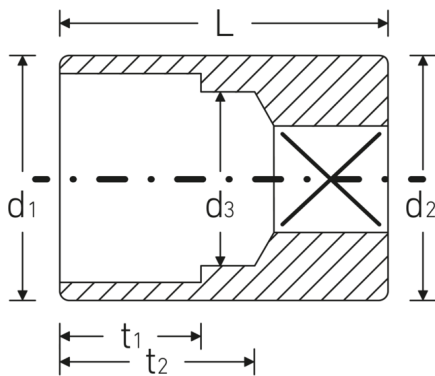

### 40aD

Product no. **01530024**  
GTIN **4018754001552**  
Model **40aD 3/8**

**Label.** 1/4 " Sockets Size 3/8" L.23mm

- Properties.**
- bi-hex with AS-Drive profile
  - 1/4" internal square drive
  - HPQ® high performance steel, chrome-plated
  - ASME B 107.1 / Fed. Spec. GGG-W-641 / SAE AS 954-E (test values)

## Technical attributes.

Drive profile	bi-hex AS-Drive
Square drive inner (inch)	1/4 "
d1	13,7 mm
d2	13,7 mm
d3	8,3 mm
Length mm (L)	23 mm
Size [inch]	3/8 "
t1	8 mm
t2	13,3 mm

## Logistics data.

Depth mm (IFS)	23
Width mm (IFS)	14
Height mm (IFS)	14
WEEE/ElektroG	nicht ear-pflichtig
Length (packaged, mm)	90
Width (packaged, mm)	45
Height (packaging, mm)	25
Volume (packaged, dm3)	0.10125 dm3
Product no.	01530024
Weight (gross, kg)	0,163
Weight PAP (kg)	0,000
Weight PVC (kg)	0,002
GTIN	4018754001552
Country of origin AWR	GERMANY
Region of origin	Nordrhein-Westfalen
Customs tariff no.	82042000
Packing standard	10
Weight (g)	16 g