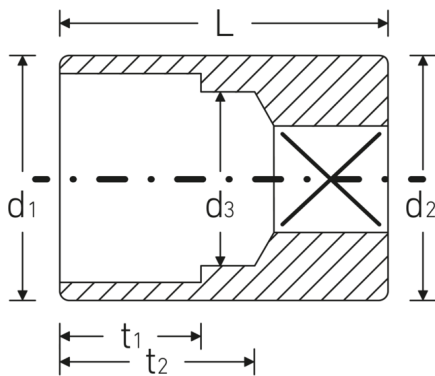

## Sockets

40a

Product no. **01410010**  
GTIN **4018754001217**  
Model **40a 5/32**

**Label.** 1/4 " Sockets Size 5/32" L.23mm

- Properties.**
- hex with AS-Drive profile
  - 1/4" internal square drive
  - HPQ® high performance steel, chrome-plated
  - ASME B 107.1/Fed. Spec. GGG-W-641/SAE AS 954-E

## Technical attributes.

Drive profile	hex AS-Drive
Square drive inner (inch)	1/4 "
d1	6,7 mm
d2	10,7 mm
d3	3,2 mm
Length mm (L)	23 mm
Size [inch]	5/32 "
t1	3,5 mm
t2	15 mm

## Logistics data.

Depth mm (IFS)	23
Width mm (IFS)	11
Height mm (IFS)	11
WEEE/ElektroG	nicht ear-pflichtig
Length (packaged, mm)	93
Width (packaged, mm)	33
Height (packaging, mm)	15
Volume (packaged, dm3)	0.046035 dm3
Product no.	01410010
Weight (gross, kg)	0,093
Weight PAP (kg)	0,000
Weight PVC (kg)	0,002
GTIN	4018754001217
Country of origin AWR	GERMANY
Region of origin	Nordrhein-Westfalen
Customs tariff no.	82042000
Packing standard	10
Weight (g)	9 g

## Variants.

Product no.	Model No. (ERP)	Description	GTIN
01410008	40a 1/8	1/4 " Sockets Size 1/8" L.23mm	4018754180349
01410010	40a 5/32	1/4 " Sockets Size 5/32" L.23mm	4018754001217
01410012	40a 3/16	1/4 " Sockets Size 3/16" L.23mm	4018754001224