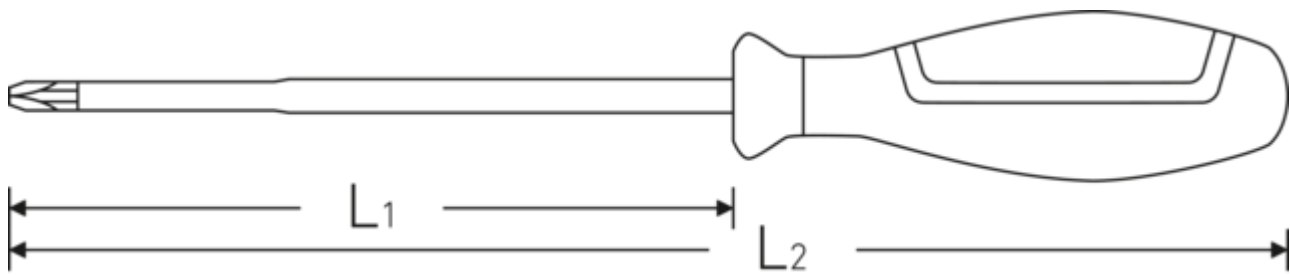

Robust.

Whether slotted or cross-head - the rough blade tips transfer even the greatest torques to the screws - precisely and safely.

Technologies and features.

3-component handle

Our 3-component handle combines hard and soft components, which give it its optimized ergonomics, maximum power transmission, and increased safety during daily use.

Technical drawing.

Technical attributes.

Drive profile	PHILLIPS®
DIN	DIN EN 60900
Size drive profile	PH1
L1	80 mm
L2	185 mm

Logistics data.

Depth mm (IFS)	182
Width mm (IFS)	25
Height mm (IFS)	25
WEEE/ElektroG	nicht ear-pflichtig
Length (packaged, mm)	205
Width (packaged, mm)	110
Height (packaging, mm)	65
Volume (packaged, dm ³)	1.46575 dm ³
Product no.	46653001
Weight (gross, kg)	0,525
Weight PAP (kg)	0,020
Weight PVC (kg)	0,000
GTIN	4018754279074
Country of origin AWR	GERMANY