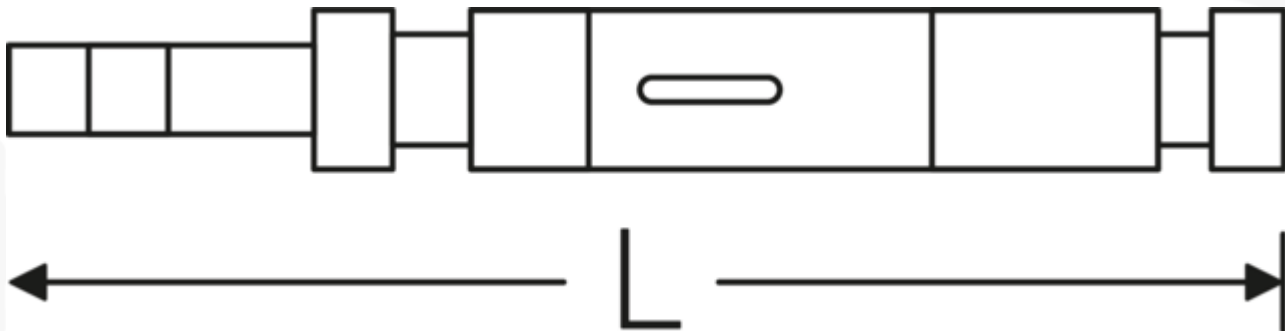

## Torque screwdriver TORSIOMAX

775/50

Product **51060050**  
no.  
GTIN **4018754141647**  
Model **775/50 N**  
**DREHMOMENTSCHRAUBENDREHE**

Label.

Torque screwdriver TORSIOMAX Model 775/50 Hex 1/4"

## Technical attributes.

Scale division in-lb	- in-lb
Scale division cN·m	2,5 cN·m
Measuring range cN·m	100-500 cN·m
Output hex drive internal (mm)	F 6,3 mm
DIN	DIN 3126 / ISO1173
Size	50
internal hex drive [inch]	1/4 "
Length mm (L)	205 mm

## Logistics data.

Depth mm (IFS)	240
Width mm (IFS)	60
Height mm (IFS)	60
WEEE/ElektroG	nicht ear-pflichtig
Length (packaged, mm)	240
Width (packaged, mm)	60
Height (packaging, mm)	60
Volume (packaged, dm <sup>3</sup> )	0.864 dm <sup>3</sup>
Product no.	51060050
Weight (gross, kg)	0,500
Weight PAP (kg)	0,000
Weight PVC (kg)	0,060
GTIN	4018754141647
Country of origin AWR	JAPAN
Region of origin	Ausländischer Ursprung
Customs tariff no.	82054000
Packing standard	1
Weight (g)	420 g