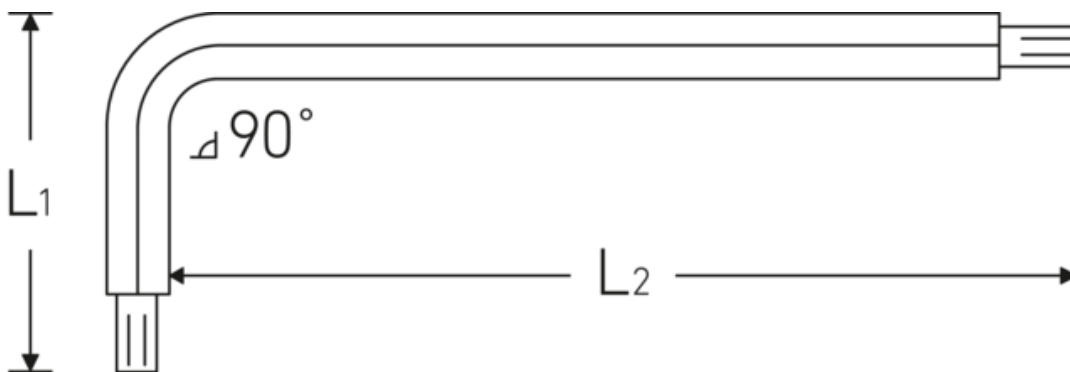

Hex ball-ended L-Keys

10767

Product no. 43263015
GTIN 4018754332762
Model 10767 1,5

Label.

Hex ball-ended L-Key Output hex 1,5mm L.14mm x 89mm

Properties.

- for **metric** hex socket screws
- ball-ended at the long end of the shaft
- pivoting angle of up to 25° to each side
- Chrome Alloy Steel, nickel-plated

Technical drawing.

Technical attributes.

Drive profile	hex
External output hex (mm)	1,5 mm
L1	14 mm
L2	89 mm

Logistics data.

Depth mm (IFS)	91
Width mm (IFS)	14
Height mm (IFS)	2
WEEE/ElektroG	nicht ear-pflichtig
Length (packaged, mm)	91

Width (packaged, mm)	14
Height (packaging, mm)	2
Volume (packaged, dm3)	0.002548 dm3
Product no.	43263015
Weight (gross, kg)	0,020
Weight PAP (kg)	0,000
Weight PVC (kg)	0,001
GTIN	4018754332762
Country of origin AWR	GERMANY
Region of origin	Nordrhein-Westfalen
Customs tariff no.	82041100
Packing standard	10
Weight (g)	2 g

Variants.

Product no.	Model No. (ERP)	Description	GTIN
43263130	10767 1,3 0.050"	Hex ball-ended L-Key Output hex 1,3mm L.12mm x 72mm	4018754332755
43263015	10767 1,5	Hex ball-ended L-Key Output hex 1,5mm L.14mm x 89mm	4018754332762
43263002	10767 2	Hex ball-ended L-Key Output hex 2mm L.16mm x 99mm	4018754332779
43263025	10767 2,5	Hex ball-ended L-Key Output hex 2,5mm L.18mm x 112mm	4018754332786
43263003	10767 3	Hex ball-ended L-Key Output hex 3mm L.20mm x 124mm	4018754332793
43263004	10767 4	Hex ball-ended L-Key Output hex 4mm L.25mm x 138mm	4018754332809
43263005	10767 5	Hex ball-ended L-Key Output hex 5mm L.28mm x 158mm	4018754332816
43263006	10767 6	Hex ball-ended L-Key Output hex 6mm L.32mm x 178mm	4018754332823
43263008	10767 8	Hex ball-ended L-Key Output hex 8mm L.36mm x 198mm	4018754332830
43263010	10767 10	Hex ball-ended L-Key Output hex 10mm L.40mm x 222mm	4018754332847
43263012	10767 12	Hex ball-ended L-Key Output hex 12mm L.45mm x 248mm	4018754332854