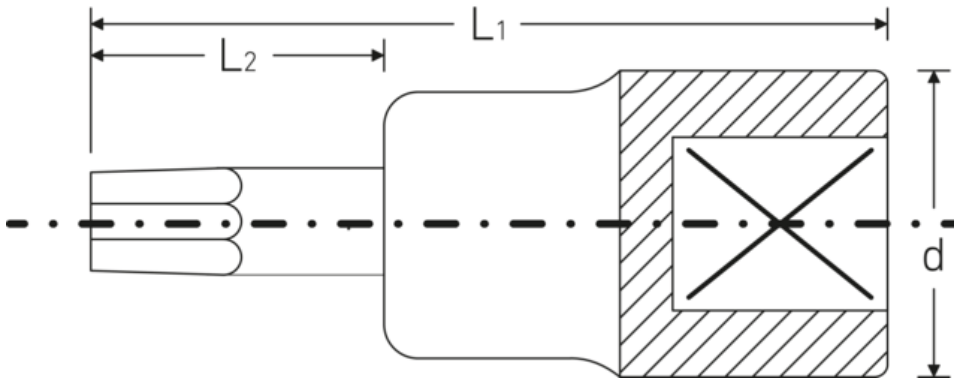

Screwdriver socket

49TX

Product no. **02100015**
GTIN **4018754002825**
Model **49TX T15 TORX®**

Label. 3/8 " Screwdriver socket L.49mm

Properties.

- for recessed TORX® screws
- 3/8" internal square drive
- Chrome Alloy Steel, chrome-plated

Technical drawing.

Technical attributes.

Drive profile	TORX®
Square drive inner (inch)	3/8 "
d	17,8 mm
Size drive profile	T15
L1	49 mm
L2	17 mm

Logistics data.

Depth mm (IFS)	50
Width mm (IFS)	18
Height mm (IFS)	18
WEEE/ElektroG	nicht ear-pflichtig
Length (packaged, mm)	70
Width (packaged, mm)	60

Height (packaging, mm)	18
Volume (packaged, dm ³)	0.0756 dm ³
Product no.	02100015
Weight (gross, kg)	0,229
Weight PAP (kg)	0,000
Weight PVC (kg)	0,003
GTIN	4018754002825
Country of origin AWR	GERMANY
Region of origin	Nordrhein-Westfalen
Customs tariff no.	82042000
Packing standard	5
Weight (g)	45 g

Variants.

Product no.	Model No. (ERP)	Description	GTIN
02100009	49TX T9 TORX®	3/8 " Screwdriver socket L.49mm	4018754002801
02100010	49TX T10 TORX®	3/8 " Screwdriver socket L.49mm	4018754002818
02100015	49TX T15 TORX®	3/8 " Screwdriver socket L.49mm	4018754002825
02100020	49TX T20 TORX®	3/8 " Screwdriver socket L.49mm	4018754002832
02100025	49TX T25 TORX®	3/8 " Screwdriver socket L.49mm	4018754002849
02100027	49TX T27 TORX®	3/8 " Screwdriver socket L.49mm	4018754002856
02100030	49TX T30 TORX®	3/8 " Screwdriver socket L.49mm	4018754002863
02100040	49TX T40 TORX®	3/8 " Screwdriver socket L.49mm	4018754002870
02100045	49TX T45 TORX®	3/8 " Screwdriver socket L.49mm	4018754139378