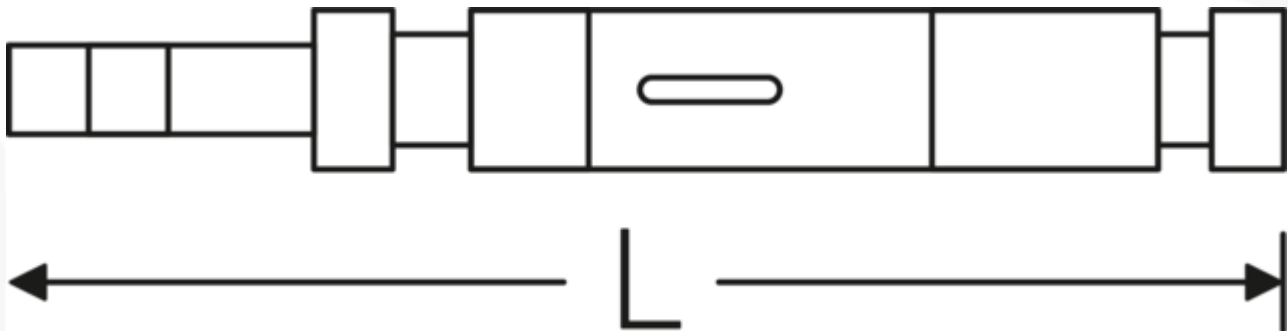

Torque screwdriver TORSIOMAX

775a/50

Product **51460050**
no.
GTIN **4018754142279**
Model **775A/50**
DREHMOMENTSCHRAUBENDREHE

Label.

Torque screwdriver TORSIOMAX Model 775a/50 Hex 1/4"

Technologies and features.

DIN EN ISO 6789-2

Our torque wrenches and torque screwdrivers are professionally calibrated in accordance with DIN EN ISO 6789-2 and delivered with a corresponding calibration certificate. We also calibrate angle-controlled torque wrenches in accordance with VDI 2648-2. This ensures the accuracy and traceability of our tools.

Technical drawing.

Technical attributes.

Scale division in-lb	0,25 in·lb
Scale division cN·m	- cN·m
Measuring range cN·m	- cN·m
Output hex drive internal (mm)	F 6,3 mm
Measuring range in-lb	10-50 in·lb
DIN	DIN 3126 / ISO1173
Size	a/50
internal hex drive [inch]	1/4 "
Length mm (L)	205 mm

Logistics data.

Depth mm (IFS)	290
Width mm (IFS)	52
Height mm (IFS)	52
WEEE/ElektroG	nicht ear-pflichtig
Length (packaged, mm)	290
Width (packaged, mm)	52
Height (packaging, mm)	52
Volume (packaged, dm3)	0.78416 dm3
Product no.	51460050
Weight (gross, kg)	0,645
Weight PAP (kg)	0,000
Weight PVC (kg)	0,066
GTIN	4018754142279
Country of origin AWR	JAPAN
Region of origin	Ausländischer Ursprung
Customs tariff no.	82054000
Packing standard	1
Weight (g)	440 g