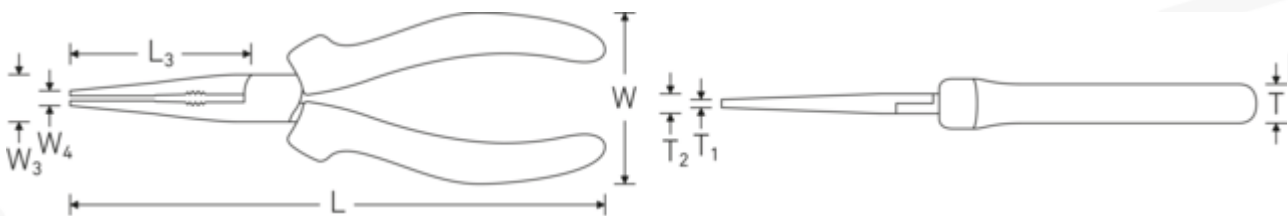

#### Label.

VDE telephone pliers L.160mm Header chrome-plated Handles 2-component handles

#### Properties.

- straight with cutting edge and burner hole
- for gripping, holding and cutting cables as well as soft and hard wire
- with burner hole for holding nuts and stud bolts
- half round, tapered jaws with serrated gripping surfaces
- drop-forged from tempered steel
- cutting edges with additional induction hardening to approx. 64 HRC
- VDE insulated up to 1,000 V
- protective insulation according to IEC 60900-AC 1,000 V / DC 1,500 V
- chrome-plated
- with 2-component handle
- DIN ISO 5745

#### Technical attributes.

Jaw length mm (L3)	47 mm
Width mm (b)	54 mm
DIN	DIN ISO 5745

#### Logistics data.

Depth mm (IFS)	165
Width mm (IFS)	55
Height mm (IFS)	30

<b>Handles</b>	2-component handles	<b>WEEE/ElektroG</b>	nicht ear-pflichtig
<b>Height mm (h)</b>	28 mm	<b>Length (packaged, mm)</b>	205
<b>Header</b>	chrome-plated	<b>Width (packaged, mm)</b>	125
<b>Head width mm (W3)</b>	20 mm	<b>Height (packaging, mm)</b>	65
<b>Head thickness mm (T2)</b>	9.5 mm	<b>Volume (packaged, dm3)</b>	1.665625 dm3
<b>Length mm (L)</b>	160 mm	<b>Product no.</b>	67304160
<b>Centre width mm (W4)</b>	3.5 mm	<b>Weight (gross, kg)</b>	0,790
<b>Tip thickness mm (T1)</b>	3.5 mm	<b>Weight PAP (kg)</b>	0,060
		<b>Weight PVC (kg)</b>	0,001
		<b>GTIN</b>	4018754338719
		<b>Country of origin AWR</b>	VIET NAM
		<b>Region of origin</b>	Ausländischer Ursprung
		<b>Customs tariff no.</b>	82032000
		<b>Packing standard</b>	5
		<b>Weight (g)</b>	160 g