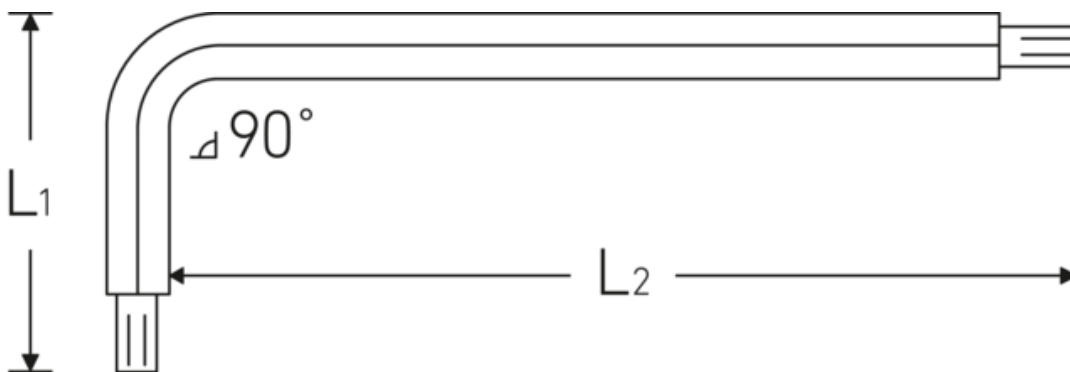

Hex ball-ended L-Keys

10767

Product no. **43263002**
GTIN **4018754332779**
Model **10767 2**

Label.

Hex ball-ended L-Key Output hex 2mm L.16mm x 99mm

Properties.

- for **metric** hex socket screws
- ball-ended at the long end of the shaft
- pivoting angle of up to 25° to each side
- Chrome Alloy Steel, nickel-plated

Technical drawing.

Technical attributes.

Drive profile	hex
External output hex (mm)	2 mm
L1	16 mm
L2	99 mm

Logistics data.

Depth mm (IFS)	101
Width mm (IFS)	17
Height mm (IFS)	2
WEEE/ElektroG	nicht ear-pflichtig
Length (packaged, mm)	175

Width (packaged, mm)	100
Height (packaging, mm)	2
Volume (packaged, dm3)	0.035 dm3
Product no.	43263002
Weight (gross, kg)	0,034
Weight PAP (kg)	0,000
Weight PVC (kg)	0,004
GTIN	4018754332779
Country of origin AWR	GERMANY
Region of origin	Nordrhein-Westfalen
Customs tariff no.	82054000
Packing standard	10
Weight (g)	3 g

Variants.

Product no.	Model No. (ERP)	Description	GTIN
43263130	10767 1,3 0.050"	Hex ball-ended L-Key Output hex 1,3mm L.12mm x 72mm	4018754332755
43263015	10767 1,5	Hex ball-ended L-Key Output hex 1,5mm L.14mm x 89mm	4018754332762
43263002	10767 2	Hex ball-ended L-Key Output hex 2mm L.16mm x 99mm	4018754332779
43263025	10767 2,5	Hex ball-ended L-Key Output hex 2,5mm L.18mm x 112mm	4018754332786
43263003	10767 3	Hex ball-ended L-Key Output hex 3mm L.20mm x 124mm	4018754332793
43263004	10767 4	Hex ball-ended L-Key Output hex 4mm L.25mm x 138mm	4018754332809
43263005	10767 5	Hex ball-ended L-Key Output hex 5mm L.28mm x 158mm	4018754332816
43263006	10767 6	Hex ball-ended L-Key Output hex 6mm L.32mm x 178mm	4018754332823
43263008	10767 8	Hex ball-ended L-Key Output hex 8mm L.36mm x 198mm	4018754332830
43263010	10767 10	Hex ball-ended L-Key Output hex 10mm L.40mm x 222mm	4018754332847
43263012	10767 12	Hex ball-ended L-Key Output hex 12mm L.45mm x 248mm	4018754332854