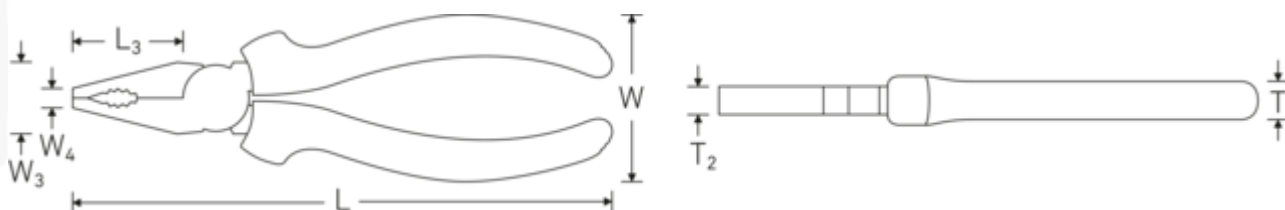

Benefits.

The universal pliers are equipped with fine and coarse serrations for optimum gripping, cutting, holding and bending.

The sharp, hardened cutting edges deliver equally precise results with both hard and soft wire.

Additional inductive hardening of the cutting edges (approx. 64 HRC) supports optimum cutting performance during continuous use.

The inside of the handle is labelled with the EAN code, distributor and article number.

Technical drawing.

Technical attributes.

Jaw length mm (L3)	34 mm
Width mm (b)	57 mm
DIN	DIN ISO 5746
Handles	2-component handles
Height mm (h)	21 mm
Header	chrome-plated
Head width mm (W3)	24 mm
Head thickness mm (T2)	10.5 mm
Length mm (L)	160 mm
Physical length [mm]	168 mm
Centre width mm (W4)	6 mm

Logistics data.

Depth mm (IFS)	200
Width mm (IFS)	80
Height mm (IFS)	20
WEEE/ElektroG	nicht ear-pflichtig
Length (packaged, mm)	205
Width (packaged, mm)	120
Height (packaging, mm)	65
Volume (packaged, dm3)	1.599 dm3
Product no.	67001160
Weight (gross, kg)	1,122
Weight PAP (kg)	0,062
Weight PVC (kg)	0,002
GTIN	4018754338405
Country of origin AWR	VIET NAM
Region of origin	Ausländischer Ursprung
Customs tariff no.	82032000
Packing standard	5
Weight (g)	210 g