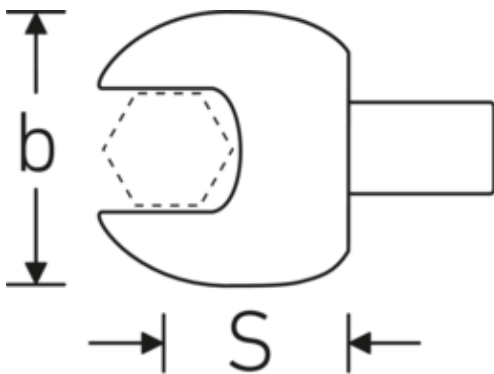

### Label.

Open-ended shell tool Size 46mm Tool holder 22 x 28

### Technical attributes.

Width mm (b)	94 mm
Tool holder size [internal square]	22 x 28 mm
Height mm (h)	17 mm
S	55 mm
Size [mm]	46 mm

### Logistics data.

Depth mm (IFS)	120
Width mm (IFS)	95
Height mm (IFS)	37
WEEE/ElektroG	nicht ear-pflichtig
Length (packaged, mm)	122
Width (packaged, mm)	104
Height (packaging, mm)	37
Volume (packaged, dm <sup>3</sup> )	0.469456 dm <sup>3</sup>
Product no.	58211046

## Variants.

Product no.	Model No. (ERP)	Description	GTIN
58211024	731/100 24	Open-ended shell tool Size 24mm Tool holder22 x 28	4018754238644
58211027	731/100 27	Open-ended shell tool Size 27mm Tool holder22 x 28	4018754238651
58211030	731/100 30	Open-ended shell tool Size 30mm Tool holder22 x 28	4018754238668
58211032	731/100 32	Open-ended shell tool Size 32mm Tool holder22 x 28	4018754238675
58211034	731/100 34	Open-ended shell tool Size 34mm Tool holder22 x 28	4018754238682
58211036	731/100 36	Open-ended shell tool Size 36mm Tool holder22 x 28	4018754238699
58211041	731/100 41	Open-ended shell tool Size 41mm Tool holder22 x 28	4018754238705
58211046	731/100 46	Open-ended shell tool Size 46mm Tool holder22 x 28	4018754238712
58211050	731/100 50	Open-ended shell tool Size 50mm Tool holder22 x 28	4018754238729
58211055	731/100 55	Open-ended shell tool Size 55mm Tool holder22 x 28	4018754238736
58211060	731/100 60	Open-ended shell tool Size 60mm Tool holder22 x 28	4018754238743
58211090	731/100 90	Open-ended shell tool Size 90mm Tool holder22 x 28	4018754363612