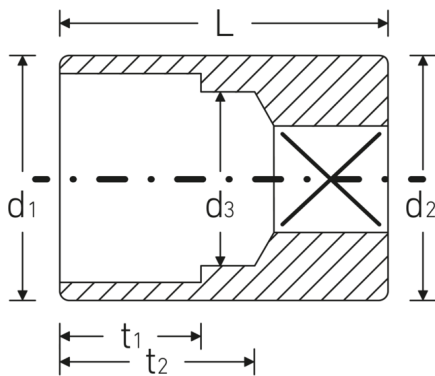

Sockets

40a

Product no. 01410014
GTIN 4018754001231
Model 40a 7/32

Label. 1/4 " Sockets Size 7/32" L.23mm

- Properties.**
- hex with AS-Drive profile
 - 1/4" internal square drive
 - HPQ® high performance steel, chrome-plated
 - ASME B 107.1/Fed. Spec. GGG-W-641/SAE AS 954-E

Technical drawing.

Technical attributes.

Drive profile	hex AS-Drive
Square drive inner (inch)	1/4 "
d1	8,6 mm
d2	10,7 mm
d3	5 mm
Length mm (L)	23 mm
Size [inch]	7/32 "
t1	6 mm
t2	15 mm

Logistics data.

Depth mm (IFS)	23
Width mm (IFS)	11
Height mm (IFS)	11
WEEE/ElektroG	nicht ear-pflichtig
Length (packaged, mm)	93
Width (packaged, mm)	33
Height (packaging, mm)	15
Volume (packaged, dm3)	0.046035 dm3
Product no.	01410014
Weight (gross, kg)	0,093
Weight PAP (kg)	0,000
Weight PVC (kg)	0,002
GTIN	4018754001231
Country of origin AWR	GERMANY
Region of origin	Nordrhein-Westfalen
Customs tariff no.	82042000
Packing standard	10
Weight (g)	9 g

Variants.

Product no.	Model No. (ERP)	Description	GTIN
01410008	40a 1/8	1/4 " Sockets Size 1/8" L.23mm	4018754180349
01410010	40a 5/32	1/4 " Sockets Size 5/32" L.23mm	4018754001217
01410012	40a 3/16	1/4 " Sockets Size 3/16" L.23mm	4018754001224

01410014	40a 7/32	1/4 " Sockets Size 7/32" L.23mm	4018754001231
01410016	40a 1/4	1/4 " Sockets Size 1/4" L.23mm	4018754001248
01410018	40a 9/32	1/4 " Sockets Size 9/32" L.23mm	4018754001255
01410020	40a 5/16	1/4 " Sockets Size 5/16" L.23mm	4018754001262
01410022	40a 11/32	1/4 " Sockets Size 11/32" L.23mm	4018754001279
01410024	40a 3/8	1/4 " Sockets Size 3/8" L.23mm	4018754001286
01410028	40a 7/16	1/4 " Sockets Size 7/16" L.23mm	4018754001293
01410032	40a 1/2	1/4 " Sockets Size 1/2" L.23mm	4018754001309
01410034	40a 9/16	1/4 " Sockets Size 9/16" L.24mm	4018754001316