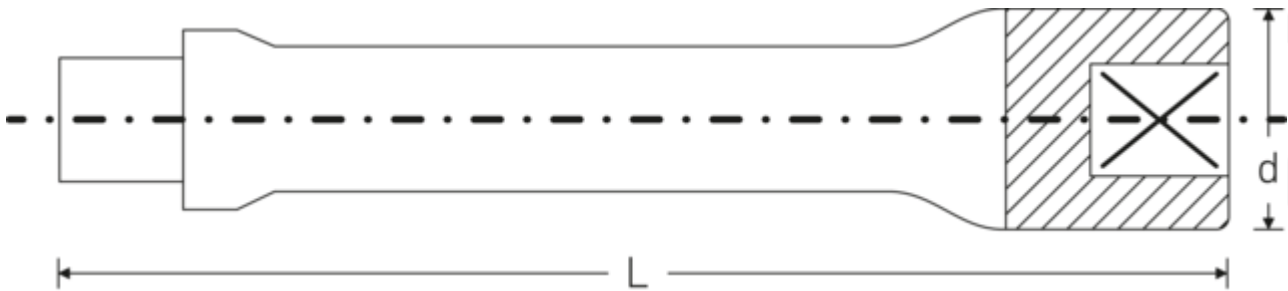

Extension

559

Product no. **15010001**
GTIN **4018754013340**
Model **559/8**

Label. 3/4 " Extension L.200mm

Properties.

- Chrome Alloy Steel, chrome-plated
- DIN 3123 / ISO 3316

Technical drawing.

Technical attributes.

External square drive (inch)	3/4
Square drive inner (inch)	3/4 "
d	35 mm
DIN	DIN 3123 / ISO 3316
Size	8
Length mm (L)	200 mm

Logistics data.

Depth mm (IFS)	205
Width mm (IFS)	38
Height mm (IFS)	38
WEEE/ElektroG	nicht ear-pflichtig
Length (packaged, mm)	210
Width (packaged, mm)	110
Height (packaging, mm)	58
Volume (packaged, dm3)	1.3398 dm3
Product no.	15010001

Weight (gross, kg)	3,470
Weight PAP (kg)	0,000
Weight PVC (kg)	0,014
GTIN	4018754013340
Country of origin AWR	GERMANY
Region of origin	Nordrhein-Westfalen
Customs tariff no.	82042000
Packing standard	5
Weight (g)	705 g

Variants.

Product no.	Model No. (ERP)	Description	GTIN
15010003	559/4	3/4 " Extension L.95mm	4018754013364
15010001	559/8	3/4 " Extension L.200mm	4018754013340
15010002	559/16	3/4 " Extension L.400mm	4018754013357