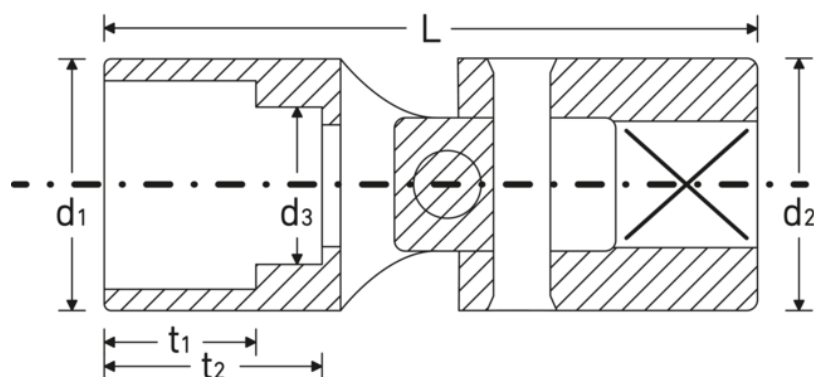

UNIFLEX sockets

402a

Product no. **01540032**
GTIN **4018754001637**
Model **402a 1/2**

Label. 1/4 " UNIFLEX sockets Size 1/2" L.41.5mm

- Properties.**
- bi-hex with AS-Drive profile
 - 1/4" internal square drive
 - HPQ® high performance steel, chrome-plated
 - SAE AS 954-E / ASME B 107.1

Technical drawing.

Technical attributes.

Drive profile	bi-hex AS-Drive
Square drive inner (inch)	1/4 "
d1	17,3 mm
d2	12,7 mm
d3	12 mm
Length mm (L)	41,5 mm
Size [inch]	1/2 "
t1	11,1 mm
t2	16,5 mm

Logistics data.

Depth mm (IFS)	41
Width mm (IFS)	18
Height mm (IFS)	18
WEEE/ElektroG	nicht ear-pflichtig
Length (packaged, mm)	65
Width (packaged, mm)	60
Height (packaging, mm)	18
Volume (packaged, dm3)	0.0702 dm3
Product no.	01540032
Weight (gross, kg)	0,135
Weight PAP (kg)	0,000
Weight PVC (kg)	0,002
GTIN	4018754001637
Country of origin AWR	GERMANY
Region of origin	Nordrhein-Westfalen
Customs tariff no.	82042000
Packing standard	5
Weight (g)	27 g