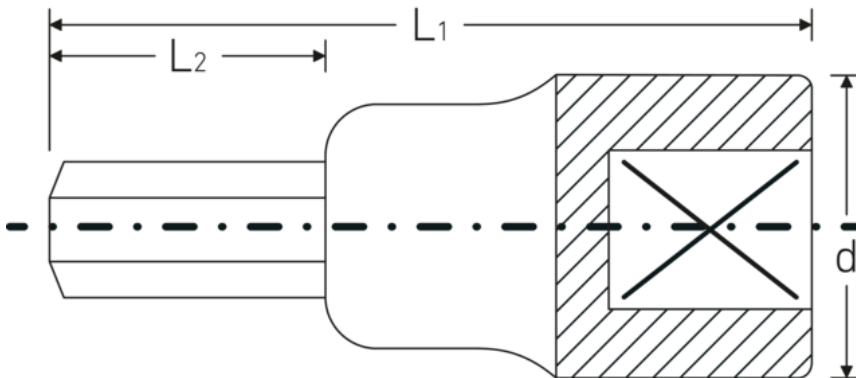

**INHEX socket**

**54**

Product no. **03050005**  
GTIN **4018754006243**  
Model **54 5 INHEX**

**Label.** INHEX socket 1/2 " 5mm L.60mm

- Properties.**
- for hex socket head screws
  - 1/2" internal square drive
  - Chrome Alloy Steel, chrome-plated
  - DIN 7422

**Technical drawing.**

**Technical attributes.**

Drive profile	hex
External output hex (mm)	5 mm
Square drive inner (inch)	1/2 "
d	22,7 mm
DIN	DIN 7422

**Logistics data.**

Depth mm (IFS)	61
Width mm (IFS)	23
Height mm (IFS)	23
WEEE/ElektroG	nicht ear-pflichtig
Length (packaged, mm)	70

<b>L1</b>	60 mm	<b>Width (packaged, mm)</b>	60
<b>L2</b>	22 mm	<b>Height (packaging, mm)</b>	43
		<b>Volume (packaged, dm3)</b>	0.1806 dm3
		<b>Product no.</b>	03050005
		<b>Weight (gross, kg)</b>	0,345
		<b>Weight PAP (kg)</b>	0,000
		<b>Weight PVC (kg)</b>	0,003
		<b>GTIN</b>	4018754006243
		<b>Country of origin AWR</b>	GERMANY
		<b>Region of origin</b>	Nordrhein-Westfalen
		<b>Customs tariff no.</b>	82042000
		<b>Packing standard</b>	5
		<b>Weight (g)</b>	68 g

## Variants.

Product no.	Model No. (ERP)	Description	GTIN
03050004	54 4 INHEX	INHEX socket 1/2 " 4mm L.60mm	4018754006236
03050005	54 5 INHEX	INHEX socket 1/2 " 5mm L.60mm	4018754006243
03050006	54 6 INHEX	INHEX socket 1/2 " 6mm L.60mm	4018754006250
03050007	54 7 INHEX	INHEX socket 1/2 " 7mm L.60mm	4018754006267
03050008	54 8 INHEX	INHEX socket 1/2 " 8mm L.60mm	4018754006274
03050010	54 10 INHEX	INHEX socket 1/2 " 10mm L.60mm	4018754006281
03050012	54 12 INHEX	INHEX socket 1/2 " 12mm L.60mm	4018754006298
03050014	54 14 INHEX	INHEX socket 1/2 " 14mm L.60mm	4018754006304
03050017	54 17 INHEX	INHEX socket 1/2 " 17mm L.60mm	4018754006311
03050019	54 19 INHEX	INHEX socket 1/2 " 19mm L.60mm	4018754006328