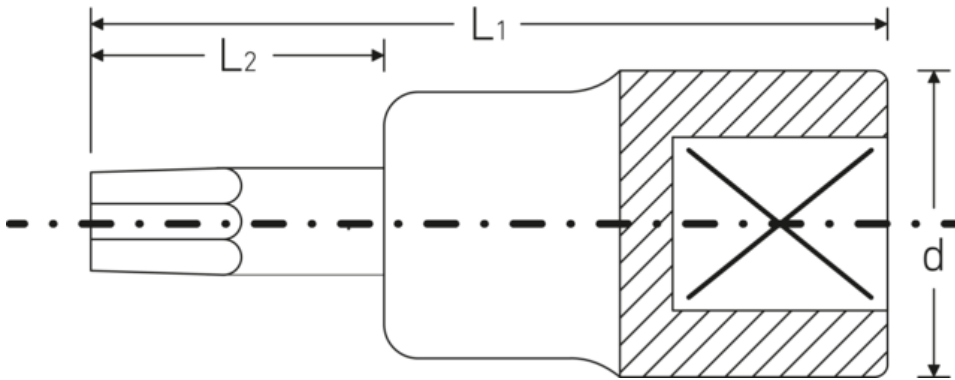

Screwdriver socket

49TX

Product no. **02100009**
GTIN **4018754002801**
Model **49TX T9 TORX®**

Label. 3/8 " Screwdriver socket L.49mm

Properties.

- for recessed TORX® screws
- 3/8" internal square drive
- Chrome Alloy Steel, chrome-plated

Technical drawing.

Technical attributes.

Drive profile	TORX®
Square drive inner (inch)	3/8 "
d	17,8 mm
Size drive profile	T9
L1	49 mm
L2	17 mm

Logistics data.

Depth mm (IFS)	50
Width mm (IFS)	18
Height mm (IFS)	18
WEEE/ElektroG	nicht ear-pflichtig
Length (packaged, mm)	70
Width (packaged, mm)	60

Height (packaging, mm)	18
Volume (packaged, dm ³)	0.0756 dm ³
Product no.	02100009
Weight (gross, kg)	0,230
Weight PAP (kg)	0,000
Weight PVC (kg)	0,002
GTIN	4018754002801
Country of origin AWR	GERMANY
Region of origin	Nordrhein-Westfalen
Customs tariff no.	82042000
Packing standard	5
Weight (g)	45 g

Variants.

Product no.	Model No. (ERP)	Description	GTIN
02100009	49TX T9 TORX®	3/8 " Screwdriver socket L.49mm	4018754002801
02100010	49TX T10 TORX®	3/8 " Screwdriver socket L.49mm	4018754002818
02100015	49TX T15 TORX®	3/8 " Screwdriver socket L.49mm	4018754002825
02100020	49TX T20 TORX®	3/8 " Screwdriver socket L.49mm	4018754002832
02100025	49TX T25 TORX®	3/8 " Screwdriver socket L.49mm	4018754002849
02100027	49TX T27 TORX®	3/8 " Screwdriver socket L.49mm	4018754002856
02100030	49TX T30 TORX®	3/8 " Screwdriver socket L.49mm	4018754002863
02100040	49TX T40 TORX®	3/8 " Screwdriver socket L.49mm	4018754002870
02100045	49TX T45 TORX®	3/8 " Screwdriver socket L.49mm	4018754139378