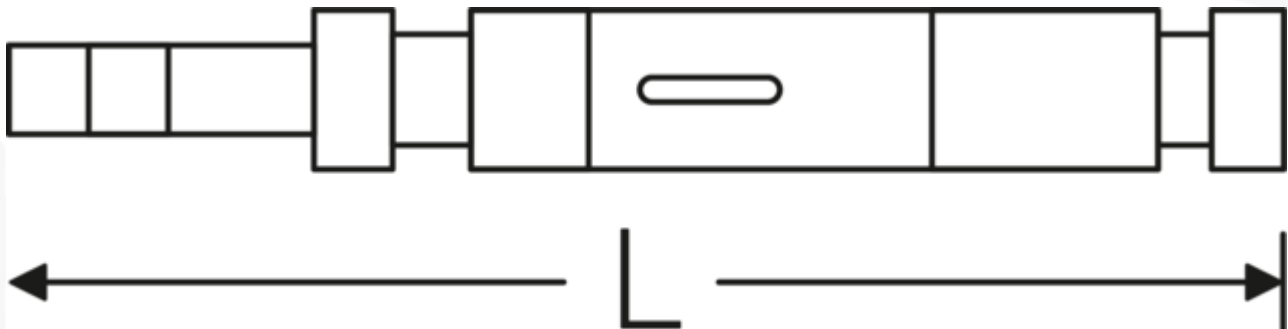

## Technical attributes.

Scale division in-lb	- in-lb
Scale division cN-m	1 cN-m
Measuring range cN-m	20-120 cN-m
Output hex drive internal (mm)	F 6,3 mm
DIN	DIN 3126 / ISO1173
Size	12
internal hex drive [inch]	1/4 "
Length mm (L)	157 mm

## Logistics data.

Depth mm (IFS)	159
Width mm (IFS)	30
Height mm (IFS)	30
WEEE/ElektroG	nicht ear-pflichtig
Length (packaged, mm)	260
Width (packaged, mm)	51
Height (packaging, mm)	51
Volume (packaged, dm3)	0.67626 dm3
Product no.	51060012
Weight (gross, kg)	0,272
Weight PAP (kg)	0,000
Weight PVC (kg)	0,066
GTIN	4018754141630
Country of origin AWR	JAPAN
Region of origin	Ausländischer Ursprung
Customs tariff no.	82054000
Packing standard	1
Weight (g)	180 g