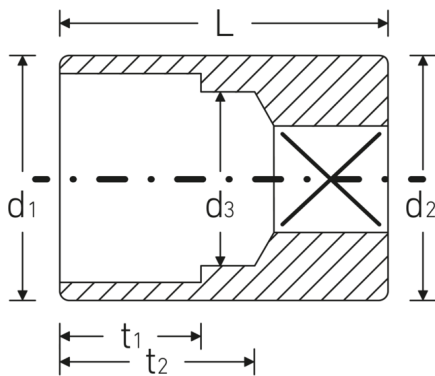

Sockets

40D

Product no. 01030013
GTIN 4018754000388
Model 40D 13

Label. 1/4 " Sockets Size 13mm L.23mm

- Properties.**
- bi-hex with AS-Drive profile
 - 1/4" internal square drive
 - HPQ® high performance steel, chrome-plated
 - DIN 3124 / ISO 2725-1 / DIN EN 3709 / ASME B 107.5M

Technical drawing.

Technical attributes.

Drive profile	bi-hex AS-Drive
Square drive inner (inch)	1/4 "
d1	17,8 mm
d2	17,8 mm
d3	12 mm
DIN	DIN 3124 / ISO 2725-1, DIN EN 3709, ASME B 107.5M
Length mm (L)	23 mm
Size [mm]	13 mm
t1	9,5 mm
t2	14 mm

Logistics data.

Depth mm (IFS)	23
Width mm (IFS)	18
Height mm (IFS)	18
WEEE/ElektroG	nicht ear-pflichtig
Length (packaged, mm)	90
Width (packaged, mm)	60
Height (packaging, mm)	18
Volume (packaged, dm3)	0.0972 dm3
Product no.	01030013
Weight (gross, kg)	0,256
Weight PAP (kg)	0,000
Weight PVC (kg)	0,003
GTIN	4018754000388
Country of origin AWR	GERMANY
Region of origin	Nordrhein-Westfalen
Customs tariff no.	82042000
Packing standard	10
Weight (g)	25 g

Variants.

Product no.	Model No. (ERP)	Description	GTIN
01030005	40D 5	1/4 " Socket Size 5mm L.23mm	4018754000302
01030006	40D 6	1/4 " Sockets Size 6mm L.23mm	4018754000319
01030007	40D 7	1/4 " Sockets Size 7mm L.23mm	4018754000326