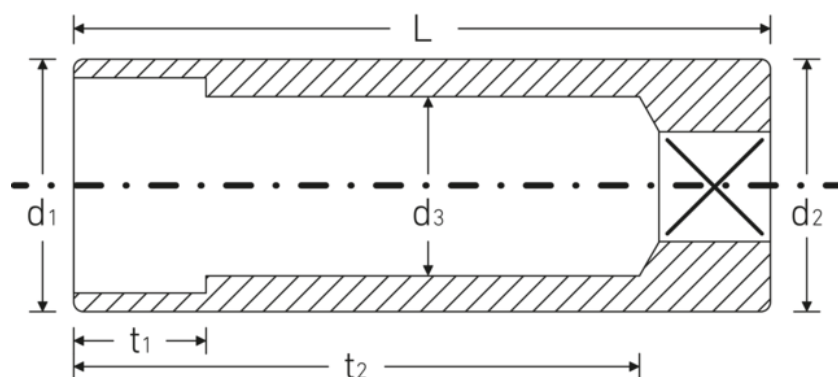

### 40aDL

Product no. **01640034**  
GTIN **4018754001736**  
Model **40aDL 9/16**

**Label.** 1/4 " Socket Size 9/16" L.50mm

- Properties.**
- long version
  - bi-hex with AS-Drive profile
  - 1/4" internal square drive
  - HPQ® high performance steel, chrome-plated
  - ASME B 107.1 / Fed. Spec. GGG-W-641 / SAE AS 954-E

## Technical attributes.

Drive profile	bi-hex AS-Drive
Square drive inner (inch)	1/4 "
d1	18,8 mm
d2	18,8 mm
d3	13,1 mm
Length mm (L)	50 mm
Size [inch]	9/16 "
t1	15 mm
t2	40,7 mm

## Logistics data.

Depth mm (IFS)	50
Width mm (IFS)	20
Height mm (IFS)	20
WEEE/ElektroG	nicht ear-pflichtig
Length (packaged, mm)	110
Width (packaged, mm)	110
Height (packaging, mm)	20
Volume (packaged, dm <sup>3</sup> )	0.242 dm <sup>3</sup>
Product no.	01640034
Weight (gross, kg)	0,275
Weight PAP (kg)	0,000
Weight PVC (kg)	0,003
GTIN	4018754001736
Country of origin AWR	GERMANY
Region of origin	Nordrhein-Westfalen
Customs tariff no.	82042000
Packing standard	5
Weight (g)	55 g