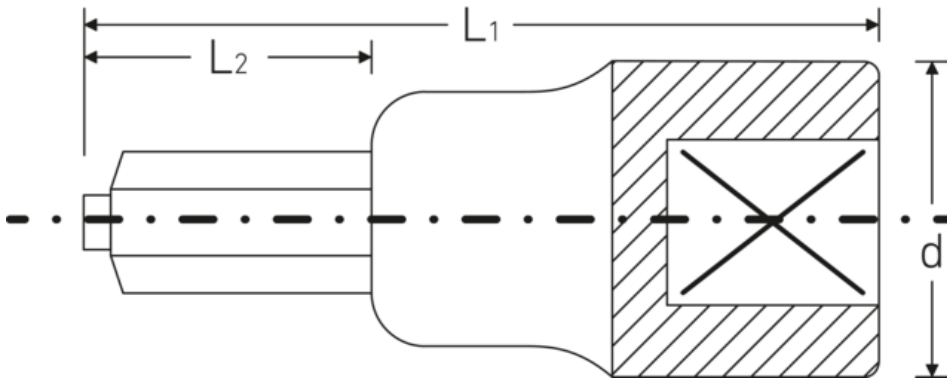

**INHEX socket**

**54IC**

Product no. **03070014**  
GTIN **4018754006526**  
Model **54IC 14 INHEX**

**Label.** INHEX socket 1/2 " 14mm L.60mm

- Properties.**
- for hex socket head screws, with pin guide
  - 1/2" internal square drive
  - Chrome Alloy Steel, chrome-plated

**Technical drawing.**

**Technical attributes.**

Drive profile	hex
External output hex (mm)	14 mm
Square drive inner (inch)	1/2 "
d	23,7 mm
L1	60 mm
L2	20 mm

**Logistics data.**

Depth mm (IFS)	60
Width mm (IFS)	24
Height mm (IFS)	24
WEEE/ElektroG	nicht ear-pflichtig
Length (packaged, mm)	90
Width (packaged, mm)	90

Height (packaging, mm)	24
Volume (packaged, dm <sup>3</sup> )	0.1944 dm <sup>3</sup>
Product no.	03070014
Weight (gross, kg)	0,655
Weight PAP (kg)	0,000
Weight PVC (kg)	0,006
GTIN	4018754006526
Country of origin AWR	GERMANY
Region of origin	Nordrhein-Westfalen
Customs tariff no.	82042000
Packing standard	5
Weight (g)	131 g

## Variants.

Product no.	Model No. (ERP)	Description	GTIN
03070005	54IC 5 INHEX	INHEX socket 1/2 " 5mm L.60mm	4018754006472
03070006	54IC 6 INHEX	INHEX socket 1/2 " 6mm L.60mm	4018754006489
03070008	54IC 8 INHEX	INHEX socket 1/2 " 8mm L.60mm	4018754006496
03070010	54IC 10 INHEX	INHEX socket 1/2 " 10mm L.60mm	4018754006502
03070012	54IC 12 INHEX	INHEX socket 1/2 " 12mm L.60mm	4018754006519
03070014	54IC 14 INHEX	INHEX socket 1/2 " 14mm L.60mm	4018754006526