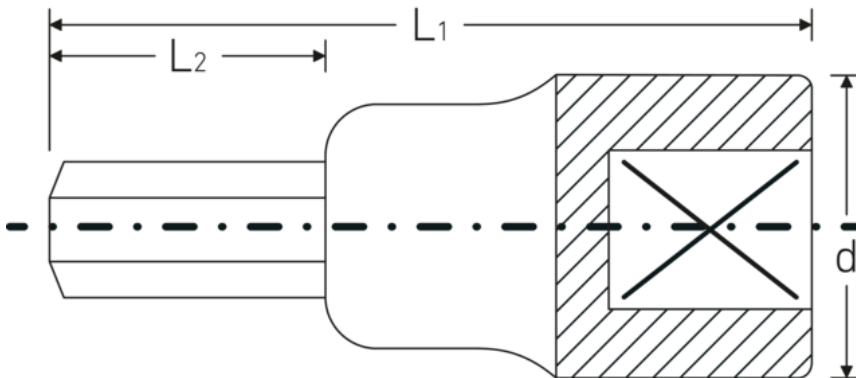

**INHEX socket**

**54**

Product no. **03050006**  
GTIN **4018754006250**  
Model **54 6 INHEX**

**Label.** INHEX socket 1/2 " 6mm L.60mm

- Properties.**
- for hex socket head screws
  - 1/2" internal square drive
  - Chrome Alloy Steel, chrome-plated
  - DIN 7422

**Technical drawing.**

**Technical attributes.**

Drive profile	hex
External output hex (mm)	6 mm
Square drive inner (inch)	1/2 "
d	22,7 mm
DIN	DIN 7422

**Logistics data.**

Depth mm (IFS)	60
Width mm (IFS)	23
Height mm (IFS)	23
WEEE/ElektroG	nicht ear-pflichtig
Length (packaged, mm)	70

L1	60 mm	Width (packaged, mm)	62
L2	22 mm	Height (packaging, mm)	41
		Volume (packaged, dm <sup>3</sup> )	0.17794 dm <sup>3</sup>
		Product no.	03050006
		Weight (gross, kg)	0,345
		Weight PAP (kg)	0,000
		Weight PVC (kg)	0,003
		GTIN	4018754006250
		Country of origin AWR	GERMANY
		Region of origin	Nordrhein-Westfalen
		Customs tariff no.	82042000
		Packing standard	5
		Weight (g)	71 g

## Variants.

Product no.	Model No. (ERP)	Description	GTIN
03050004	54 4 INHEX	INHEX socket 1/2 " 4mm L.60mm	4018754006236
03050005	54 5 INHEX	INHEX socket 1/2 " 5mm L.60mm	4018754006243
03050006	54 6 INHEX	INHEX socket 1/2 " 6mm L.60mm	4018754006250
03050007	54 7 INHEX	INHEX socket 1/2 " 7mm L.60mm	4018754006267
03050008	54 8 INHEX	INHEX socket 1/2 " 8mm L.60mm	4018754006274
03050010	54 10 INHEX	INHEX socket 1/2 " 10mm L.60mm	4018754006281
03050012	54 12 INHEX	INHEX socket 1/2 " 12mm L.60mm	4018754006298
03050014	54 14 INHEX	INHEX socket 1/2 " 14mm L.60mm	4018754006304
03050017	54 17 INHEX	INHEX socket 1/2 " 17mm L.60mm	4018754006311
03050019	54 19 INHEX	INHEX socket 1/2 " 19mm L.60mm	4018754006328