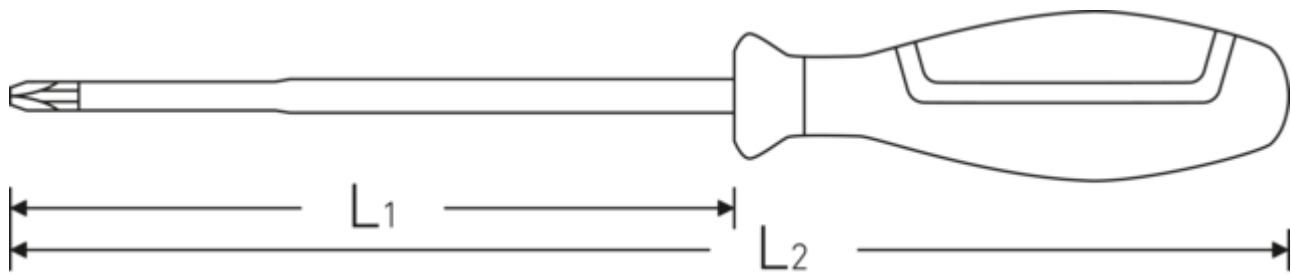

Robust.

Whether slotted or cross-head - the rough blade tips transfer even the greatest torques to the screws - precisely and safely.

Technologies and features.

3-component handle

Our 3-component handle combines hard and soft components, which give it its optimized ergonomics, maximum power transmission, and increased safety during daily use.

Technical drawing.

Technical attributes.

Drive profile	PHILLIPS®
DIN	DIN EN 60900
Size drive profile	PH2
L1	100 mm
L2	215 mm

Logistics data.

Depth mm (IFS)	210
Width mm (IFS)	35
Height mm (IFS)	35
WEEE/ElektroG	nicht ear-pflichtig
Length (packaged, mm)	230
Width (packaged, mm)	115
Height (packaging, mm)	65
Volume (packaged, dm3)	1.71925 dm3
Product no.	46653002
Weight (gross, kg)	1,030
Weight PAP (kg)	0,100
Weight PVC (kg)	0,000
GTIN	4018754279081
Country of origin AWR	GERMANY