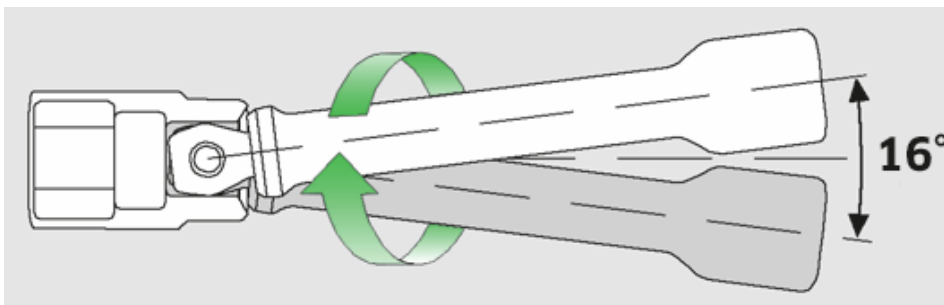

Extensions w.wobble-drive

405W

Product no. **11010020**
GTIN **4018754103812**
Model **405W/10**

Label. 1/4 " Extensions w.wobble-drive L.254mm

- Properties.**
- swivel angle 8° to each side
 - max. torque: 40 N·m
 - Chrome Alloy Steel, chrome-plated

Technical attributes.

External square drive (inch)	1/4
Square drive inner (inch)	1/4 "
d	11,6 mm
Size	10
Length mm (L)	254 mm

Logistics data.

Depth mm (IFS)	258
Width mm (IFS)	12
Height mm (IFS)	12
WEEE/ElektroG	nicht ear-pflichtig
Length (packaged, mm)	285
Width (packaged, mm)	50
Height (packaging, mm)	12
Volume (packaged, dm3)	0.171 dm3
Product no.	11010020
Weight (gross, kg)	0,110
Weight PAP (kg)	0,000
Weight PVC (kg)	0,006
GTIN	4018754103812

Country of origin AWR	GERMANY
Region of origin	Nordrhein-Westfalen
Customs tariff no.	82042000
Packing standard	1
Weight (g)	110 g

Variants.

Product no.	Model No. (ERP)	Description	GTIN
11010011	405W/2	1/4 " Extensions w.wobble-drive L.54mm	4018754103775
11010012	405W/6	1/4 " Extensions w.wobble-drive L.150mm	4018754103782
11010016	405W/4	1/4 " Extensions w.wobble-drive L.100mm	4018754103805
11010020	405W/10	1/4 " Extensions w.wobble-drive L.254mm	4018754103812
11010024	405W/14	1/4 " Extensions w.wobble-drive L.356mm	4018754103829