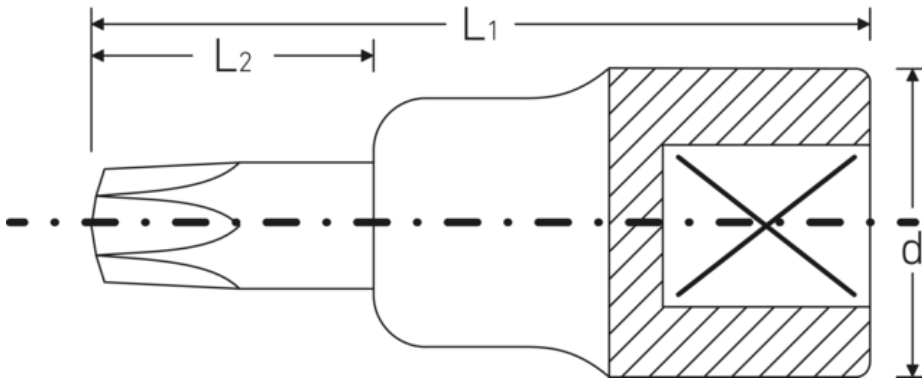

Screwdriver socket

54TX

Product no. **03100050**
GTIN **4018754006700**
Model **54TX T50 TORX®**

Label. 1/2 " Screwdriver socket L.55mm

Properties.

- for recessed TORX® screws
- 1/2" internal square drive
- Chrome Alloy Steel, chrome-plated

Technical drawing.

Technical attributes.

Drive profile	TORX®
Square drive inner (inch)	1/2 "
d	22,7 mm
Size drive profile	T50
L1	55 mm
L2	17 mm

Logistics data.

Depth mm (IFS)	55
Width mm (IFS)	23
Height mm (IFS)	23
WEEE/ElektroG	nicht ear-pflichtig
Length (packaged, mm)	100
Width (packaged, mm)	80

Height (packaging, mm)	23
Volume (packaged, dm ³)	0.184 dm ³
Product no.	03100050
Weight (gross, kg)	0,435
Weight PAP (kg)	0,000
Weight PVC (kg)	0,003
GTIN	4018754006700
Country of origin AWR	GERMANY
Region of origin	Nordrhein-Westfalen
Customs tariff no.	82042000
Packing standard	5
Weight (g)	87 g

Variants.

Product no.	Model No. (ERP)	Description	GTIN
03100020	54TX T20 TORX®	1/2 " Screwdriver socket L.55mm	4018754006649
03100025	54TX T25 TORX®	1/2 " Screwdriver socket L.55mm	4018754006656
03100027	54TX T27 TORX®	1/2 " Screwdriver socket L.55mm	4018754006663
03100030	54TX T30 TORX®	1/2 " Screwdriver socket L.55mm	4018754006670
03100040	54TX T40 TORX®	1/2 " Screwdriver socket L.55mm	4018754006687
03100045	54TX T45 TORX®	1/2 " Screwdriver socket L.55mm	4018754006694
03100050	54TX T50 TORX®	1/2 " Screwdriver socket L.55mm	4018754006700
03100055	54TX T55 TORX®	1/2 " Screwdriver socket L.58mm	4018754006717
03100060	54TX T60 TORX®	1/2 " Screwdriver socket L.58mm	4018754006724
03100070	54TX T70 TORX®	1/2 " Screwdriver socket L.60mm	4018754132362