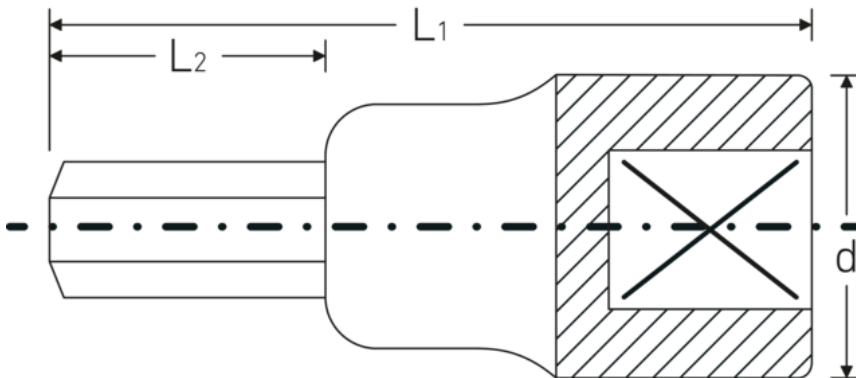

**INHEX socket**

**54a**

Product no. **03450024**  
GTIN **4018754008391**  
Model **54a 3/8 INHEX**

**Label.** INHEX socket 1/2 " 3/8 L.60mm

- Properties.**
- for hex socket head screws
  - 1/2" internal square drive
  - Chrome Alloy Steel, chrome-plated
  - DIN 7422

**Technical drawing.**

**Technical attributes.**

Drive profile	hex
Output hex drive external (inch)	3/8
Square drive inner (inch)	1/2 "
d	22,7 mm
DIN	DIN 7422

**Logistics data.**

Depth mm (IFS)	60
Width mm (IFS)	23
Height mm (IFS)	23
WEEE/ElektroG	nicht ear-pflichtig
Length (packaged, mm)	70

<b>L1</b>	60 mm	<b>Width (packaged, mm)</b>	62
<b>L2</b>	22 mm	<b>Height (packaging, mm)</b>	41
		<b>Volume (packaged, dm3)</b>	0.17794 dm3
		<b>Product no.</b>	03450024
		<b>Weight (gross, kg)</b>	0,470
		<b>Weight PAP (kg)</b>	0,000
		<b>Weight PVC (kg)</b>	0,003
		<b>GTIN</b>	4018754008391
		<b>Country of origin AWR</b>	GERMANY
		<b>Region of origin</b>	Nordrhein-Westfalen
		<b>Customs tariff no.</b>	82042000
		<b>Packing standard</b>	5
		<b>Weight (g)</b>	90 g

## Variants.

Product no.	Model No. (ERP)	Description	GTIN
03450014	54a 7/32 INHEX	INHEX socket 1/2 " 7/32 L.60mm	4018754008360
03450016	54a 1/4 INHEX	INHEX socket 1/2 " 1/4 L.60mm	4018754008377
03450020	54a 5/16 INHEX	INHEX socket 1/2 " 5/16 L.60mm	4018754008384
03450024	54a 3/8 INHEX	INHEX socket 1/2 " 3/8 L.60mm	4018754008391
03450028	54a 7/16 INHEX	INHEX socket 1/2 " 7/16 L.60mm	4018754008407
03450032	54a 1/2 INHEX	INHEX socket 1/2 " 1/2 L.60mm	4018754008414
03450034	54a 9/16 INHEX	INHEX socket 1/2 " 9/16 L.60mm	4018754008421
03450036	54a 5/8 INHEX	INHEX socket 1/2 " 5/8 L.60mm	4018754008438
03450040	54a 3/4 INHEX	INHEX socket 1/2 " 3/4 L.60mm	4018754127191