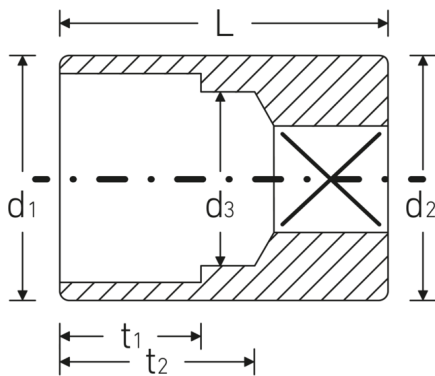

Sockets

40D

Product no. **01030014**
GTIN **4018754000395**
Model **40D 14**

Label. 1/4 " Sockets Size 14mm L.24mm

- Properties.**
- bi-hex with AS-Drive profile
 - 1/4" internal square drive
 - HPQ® high performance steel, chrome-plated
 - DIN 3124 / ISO 2725-1 / DIN EN 3709 / ASME B 107.5M

Technical drawing.

Technical attributes.

Drive profile	bi-hex AS-Drive
Square drive inner (inch)	1/4 "
d1	18,8 mm
d2	18,8 mm
d3	13 mm
DIN	DIN 3124 / ISO 2725-1, DIN EN 3709, ASME B 107.5M
Length mm (L)	24 mm
Size [mm]	14 mm
t1	10 mm
t2	14,7 mm

Logistics data.

Depth mm (IFS)	24
Width mm (IFS)	20
Height mm (IFS)	20
WEEE/ElektroG	nicht ear-pflichtig
Length (packaged, mm)	100
Width (packaged, mm)	55
Height (packaging, mm)	20
Volume (packaged, dm ³)	0.11 dm ³
Product no.	01030014
Weight (gross, kg)	0,326
Weight PAP (kg)	0,000
Weight PVC (kg)	0,005
GTIN	4018754000395
Country of origin AWR	GERMANY
Region of origin	Nordrhein-Westfalen
Customs tariff no.	82042000
Packing standard	10
Weight (g)	30 g

Variants.

Product no.	Model No. (ERP)	Description	GTIN
01030005	40D 5	1/4 " Socket Size 5mm L.23mm	4018754000302
01030006	40D 6	1/4 " Sockets Size 6mm L.23mm	4018754000319
01030007	40D 7	1/4 " Sockets Size 7mm L.23mm	4018754000326