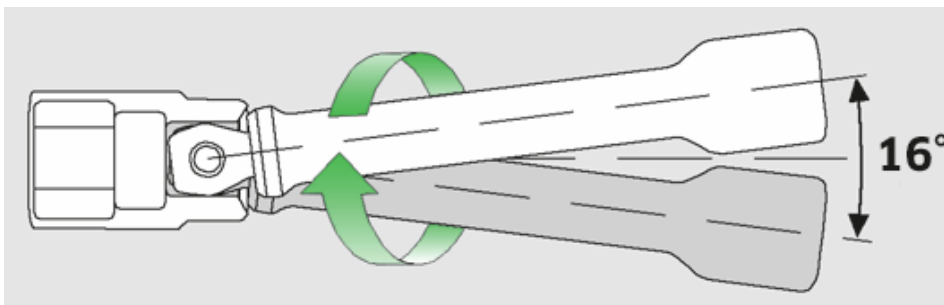

Extensions w.wobble-drive

405W

Product no. **11010024**
 GTIN **4018754103829**
 Model **405W/14**

Label. 1/4 " Extensions w.wobble-drive L.356mm

Properties.

- swivel angle 8° to each side
- max. torque: 40 N·m
- Chrome Alloy Steel, chrome-plated

Technical attributes.

External square drive (inch)	1/4
Square drive inner (inch)	1/4 "
d	11,6 mm
Size	14
Length mm (L)	356 mm

Logistics data.

Depth mm (IFS)	358
Width mm (IFS)	13
Height mm (IFS)	13
WEEE/ElektroG	nicht ear-pflichtig
Length (packaged, mm)	380
Width (packaged, mm)	50
Height (packaging, mm)	13
Volume (packaged, dm3)	0.247 dm3
Product no.	11010024
Weight (gross, kg)	0,155
Weight PAP (kg)	0,000
Weight PVC (kg)	0,004
GTIN	4018754103829

Country of origin AWR	GERMANY
Region of origin	Nordrhein-Westfalen
Customs tariff no.	82042000
Packing standard	1
Weight (g)	155 g

Variants.

Product no.	Model No. (ERP)	Description	GTIN
11010011	405W/2	1/4 " Extensions w.wobble-drive L.54mm	4018754103775
11010012	405W/6	1/4 " Extensions w.wobble-drive L.150mm	4018754103782
11010016	405W/4	1/4 " Extensions w.wobble-drive L.100mm	4018754103805
11010020	405W/10	1/4 " Extensions w.wobble-drive L.254mm	4018754103812
11010024	405W/14	1/4 " Extensions w.wobble-drive L.356mm	4018754103829