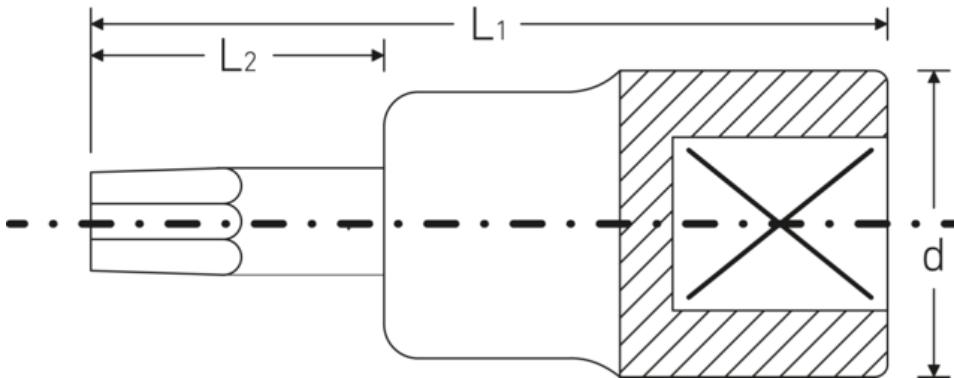

## Screwdriver socket

**49TX**

Product no. **02100025**  
GTIN **4018754002849**  
Model **49TX T25 TORX®**

**Label.** 3/8 " Screwdriver socket L.49mm

**Properties.**

- for recessed TORX® screws
- 3/8" internal square drive
- Chrome Alloy Steel, chrome-plated

## Technical drawing.

## Technical attributes.

Drive profile	TORX®
Square drive inner (inch)	3/8 "
d	17,8 mm
Size drive profile	T25
L1	49 mm
L2	17 mm

## Logistics data.

Depth mm (IFS)	50
Width mm (IFS)	18
Height mm (IFS)	18
WEEE/ElektroG	nicht ear-pflichtig
Length (packaged, mm)	70
Width (packaged, mm)	60

Height (packaging, mm)	18
Volume (packaged, dm <sup>3</sup> )	0.0756 dm <sup>3</sup>
Product no.	02100025
Weight (gross, kg)	0,236
Weight PAP (kg)	0,000
Weight PVC (kg)	0,003
GTIN	4018754002849
Country of origin AWR	GERMANY
Region of origin	Nordrhein-Westfalen
Customs tariff no.	82042000
Packing standard	5
Weight (g)	46 g