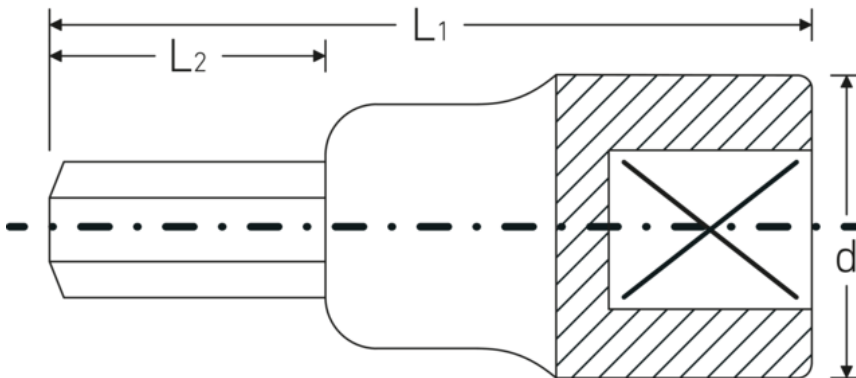

## INHEX socket

54

Product no. **03050007**  
GTIN **4018754006267**  
Model **54 7 INHEX**

**Label.** INHEX socket 1/2 " 7mm L.60mm

- Properties.**
- for hex socket head screws
  - 1/2" internal square drive
  - Chrome Alloy Steel, chrome-plated
  - DIN 7422

## Technical drawing.

## Technical attributes.

Drive profile	hex
External output hex (mm)	7 mm
Square drive inner (inch)	1/2 "
d	22,7 mm
DIN	DIN 7422

## Logistics data.

Depth mm (IFS)	61
Width mm (IFS)	23
Height mm (IFS)	23
WEEE/ElektroG	nicht ear-pflichtig
Length (packaged, mm)	70

<b>L1</b>	60 mm	<b>Width (packaged, mm)</b>	60
<b>L2</b>	22 mm	<b>Height (packaging, mm)</b>	43
		<b>Volume (packaged, dm3)</b>	0.1806 dm3
		<b>Product no.</b>	03050007
		<b>Weight (gross, kg)</b>	0,375
		<b>Weight PAP (kg)</b>	0,000
		<b>Weight PVC (kg)</b>	0,003
		<b>GTIN</b>	4018754006267
		<b>Country of origin AWR</b>	GERMANY
		<b>Region of origin</b>	Nordrhein-Westfalen
		<b>Customs tariff no.</b>	82042000
		<b>Packing standard</b>	5
		<b>Weight (g)</b>	75 g