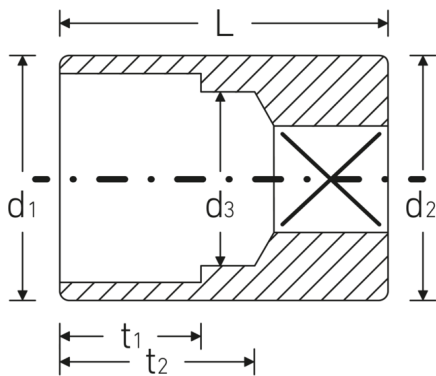

Sockets

40D

Product no. **01030011**
GTIN **4018754000364**
Model **40D 11**

Label. 1/4 " Sockets Size 11mm L.23mm

- Properties.**
- bi-hex with AS-Drive profile
 - 1/4" internal square drive
 - HPQ® high performance steel, chrome-plated
 - DIN 3124 / ISO 2725-1 / DIN EN 3709 / ASME B 107.5M

Technical drawing.

Technical attributes.

Drive profile	bi-hex AS-Drive
Square drive inner (inch)	1/4 "
d1	15,5 mm
d2	15,5 mm
d3	10 mm
DIN	DIN 3124 / ISO 2725-1, DIN EN 3709, ASME B 107.5M
Length mm (L)	23 mm
Size [mm]	11 mm
t1	9 mm
t2	14,6 mm

Logistics data.

Depth mm (IFS)	23
Width mm (IFS)	16
Height mm (IFS)	16
WEEE/ElektroG	nicht ear-pflichtig
Length (packaged, mm)	85
Width (packaged, mm)	50
Height (packaging, mm)	22
Volume (packaged, dm3)	0.0935 dm3
Product no.	01030011
Weight (gross, kg)	0,195
Weight PAP (kg)	0,000
Weight PVC (kg)	0,002
GTIN	4018754000364
Country of origin AWR	GERMANY
Region of origin	Nordrhein-Westfalen
Customs tariff no.	82042000
Packing standard	10
Weight (g)	19 g

Variants.

Product no.	Model No. (ERP)	Description	GTIN
01030005	40D 5	1/4 " Socket Size 5mm L.23mm	4018754000302
01030006	40D 6	1/4 " Sockets Size 6mm L.23mm	4018754000319
01030007	40D 7	1/4 " Sockets Size 7mm L.23mm	4018754000326