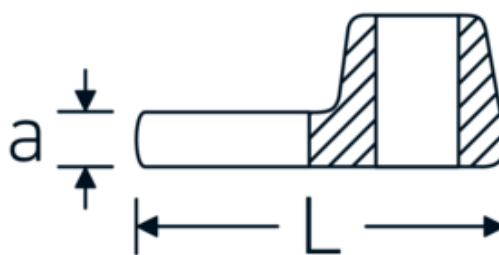

## Crowfoot-Schlüssel, metrisch

540

Art.-Nr. 02200040  
GTIN 4018754141111  
Modell 540 40

**Bezeichnung.** 3/8 " Crowfoot-Schlüssel SW 40mm L.63mm

**Eigenschaften.** • Chrome Alloy Steel, verchromt

## Technische Zeichnung.

## Technische Attribute.

a	8 mm
Antriebsvierkant innen (Zoll)	3/8 "
Breite mm (b)	70 mm
Länge mm (L)	63 mm
S	37,6 mm
Schlüsselweite [mm]	40 mm

## Varianten.

Art.-Nr.	Modell-Nr. (ERP)	Bezeichnung	GTIN
01200008	540 8	1/4 " Crowfoot-Schlüssel SW 8mm L.25,5mm	4018754149117
01200009	540 9	1/4 " Crowfoot-Schlüssel SW 9mm L.25,5mm	4018754149124
01200010	540 10	1/4 " Crowfoot-Schlüssel SW 10mm L.25,5mm	4018754149131
02200011	540 11	3/8 " Crowfoot-Schlüssel SW 11mm L.32mm	4018754149414
02200012	540 12	3/8 " Crowfoot-Schlüssel SW 12mm L.34,3mm	4018754003495
02200013	540 13	3/8 " Crowfoot-Schlüssel SW 13mm L.34,3mm	4018754003501
02200014	540 14	3/8 " Crowfoot-Schlüssel SW 14mm L.37,7mm	4018754003518
02200015	540 15	3/8 " Crowfoot-Schlüssel SW 15mm L.37,7mm	4018754003525
02200016	540 16	3/8 " Crowfoot-Schlüssel SW 16mm L.37,7mm	4018754003532
02200017	540 17	3/8 " Crowfoot-Schlüssel SW 17mm L.42,5mm	4018754003549
02200018	540 18	3/8 " Crowfoot-Schlüssel SW 18mm L.42,5mm	4018754003556
02200019	540 19	3/8 " Crowfoot-Schlüssel SW 19mm L.42,5mm	4018754003563
02200020	540 20	3/8 " Crowfoot-Schlüssel SW 20mm L.42,4mm	4018754141067
02200021	540 21	3/8 " Crowfoot-Schlüssel SW 21mm L.44,5mm	4018754003570
02200022	540 22	3/8 " Crowfoot-Schlüssel SW 22mm L.44,5mm	4018754003587
02200023	540 23	3/8 " Crowfoot-Schlüssel SW 23mm L.44,5mm	4018754141074
02200024	540 24	3/8 " Crowfoot-Schlüssel SW 24mm L.44,4mm	4018754003594
02200025	540 25	3/8 " Crowfoot-Schlüssel SW 25mm L.47mm	4018754141081
02200026	540 26	3/8 " Crowfoot-Schlüssel SW 26mm L.47mm	4018754149162
02200027	540 27	3/8 " Crowfoot-Schlüssel SW 27mm L.47mm	4018754149179
02200028	540 28	3/8 " Crowfoot-Schlüssel SW 28mm L.50mm	4018754148806
02200030	540 30	3/8 " Crowfoot-Schlüssel SW 30mm L.50mm	4018754149186