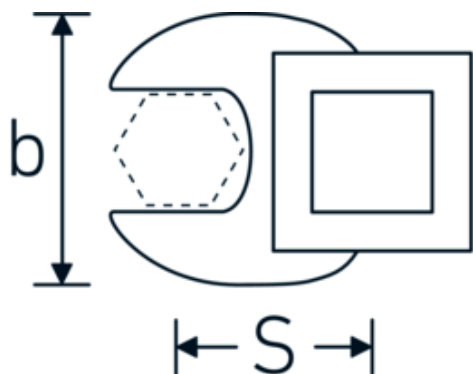

## Crowfoot-Schlüssel, metrisch

540

Art.-Nr. 02200040  
GTIN 4018754141111  
Modell 540 40

**Bezeichnung.** 3/8 " Crowfoot-Schlüssel SW 40mm L.63mm

**Eigenschaften.** • Chrome Alloy Steel, verchromt

## Technische Zeichnung.

## Technische Attribute.

a	8 mm
Antriebsvierkant innen (Zoll)	3/8 "
Breite mm (b)	70 mm
Länge mm (L)	63 mm
S	37,6 mm
Schlüsselweite [mm]	40 mm

## Varianten.

Art.-Nr.	Modell-Nr. (ERP)	Bezeichnung	GTIN
01200008	540 8	1/4 " Crowfoot-Schlüssel SW 8mm L.25,5mm	4018754149117
01200009	540 9	1/4 " Crowfoot-Schlüssel SW 9mm L.25,5mm	4018754149124
01200010	540 10	1/4 " Crowfoot-Schlüssel SW 10mm L.25,5mm	4018754149131
02200011	540 11	3/8 " Crowfoot-Schlüssel SW 11mm L.32mm	4018754149414
02200012	540 12	3/8 " Crowfoot-Schlüssel SW 12mm L.34,3mm	4018754003495
02200013	540 13	3/8 " Crowfoot-Schlüssel SW 13mm L.34,3mm	4018754003501
02200014	540 14	3/8 " Crowfoot-Schlüssel SW 14mm L.37,7mm	4018754003518
02200015	540 15	3/8 " Crowfoot-Schlüssel SW 15mm L.37,7mm	4018754003525
02200016	540 16	3/8 " Crowfoot-Schlüssel SW 16mm L.37,7mm	4018754003532
02200017	540 17	3/8 " Crowfoot-Schlüssel SW 17mm L.42,5mm	4018754003549
02200018	540 18	3/8 " Crowfoot-Schlüssel SW 18mm L.42,5mm	4018754003556
02200019	540 19	3/8 " Crowfoot-Schlüssel SW 19mm L.42,5mm	4018754003563
02200020	540 20	3/8 " Crowfoot-Schlüssel SW 20mm L.42,4mm	4018754141067
02200021	540 21	3/8 " Crowfoot-Schlüssel SW 21mm L.44,5mm	4018754003570
02200022	540 22	3/8 " Crowfoot-Schlüssel SW 22mm L.44,5mm	4018754003587
02200023	540 23	3/8 " Crowfoot-Schlüssel SW 23mm L.44,5mm	4018754141074
02200024	540 24	3/8 " Crowfoot-Schlüssel SW 24mm L.44,4mm	4018754003594
02200025	540 25	3/8 " Crowfoot-Schlüssel SW 25mm L.47mm	4018754141081
02200026	540 26	3/8 " Crowfoot-Schlüssel SW 26mm L.47mm	4018754149162
02200027	540 27	3/8 " Crowfoot-Schlüssel SW 27mm L.47mm	4018754149179
02200028	540 28	3/8 " Crowfoot-Schlüssel SW 28mm L.50mm	4018754148806
02200030	540 30	3/8 " Crowfoot-Schlüssel SW 30mm L.50mm	4018754149186