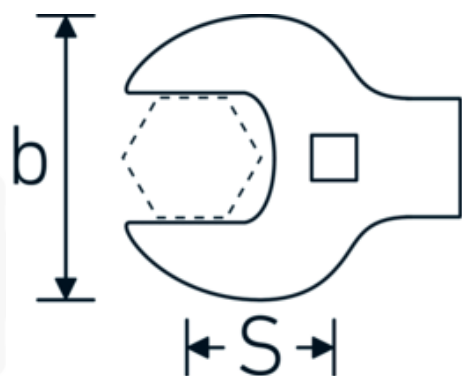

### Bezeichnung.

3/8 " Crowfoot-Schlüssel heavy-duty SW 3/8" L.39mm

### Technische Zeichnung.

## Technische Attribute.

<b>a</b>	11 mm
<b>Antriebsvierkant innen (Zoll)</b>	3/8 "
<b>Breite mm (b)</b>	26 mm
<b>Länge mm (L)</b>	39 mm
<b>S</b>	24 mm
<b>Schlüsselweite [Zoll]</b>	3/8 "

## Varianten.

Art.-Nr.	Modell-Nr. (ERP)	Bezeichnung	GTIN
02501024	540A HD SW 3/8	3/8 " Crowfoot-Schlüssel heavy-duty SW 3/8" L.39mm	4018754285709
02501028	540A HD SW 7/16	3/8 " Crowfoot-Schlüssel heavy-duty SW 7/16" L.40mm	4018754285716
02501032	540A HD SW 1/2	3/8 " Crowfoot-Schlüssel heavy-duty SW 1/2" L.42mm	4018754285723
02501034	540A HD SW 9/16	3/8 " Crowfoot-Schlüssel heavy-duty SW 9/16" L.43,4mm	4018754198078
02501036	540A HD SW 5/8	3/8 " Crowfoot-Schlüssel heavy-duty SW 5/8" L.45mm	4018754198085
02501038	540A HD SW 11/16	3/8 " Crowfoot-Schlüssel heavy-duty SW 11/16" L.47,2mm	4018754198092
02501040	540A HD SW 3/4	3/8 " Crowfoot-Schlüssel heavy-duty SW 3/4" L.49mm	4018754285730
02501042	540A HD SW 13/16	3/8 " Crowfoot-Schlüssel heavy-duty SW 13/16" L.51mm	4018754204359