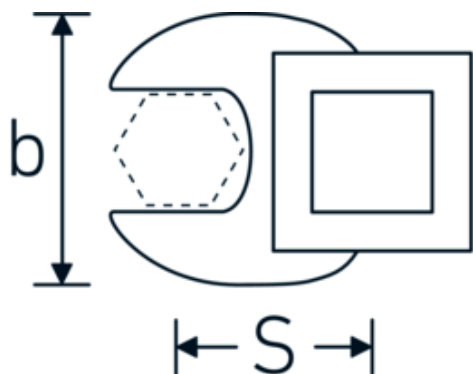

## Crowfoot-Schlüssel, metrisch

540

Art.-Nr. 02200030  
GTIN 4018754149186  
Modell 540 30

**Bezeichnung.** 3/8 " Crowfoot-Schlüssel SW 30mm L.50mm

**Eigenschaften.** • Chrome Alloy Steel, verchromt

### Technische Zeichnung.

### Technische Attribute.

a	8 mm
Antriebsvierkant innen (Zoll)	3/8 "
Breite mm (b)	50 mm
Länge mm (L)	50 mm
S	29,3 mm
Schlüsselweite [mm]	30 mm

## Varianten.

Art.-Nr.	Modell-Nr. (ERP)	Bezeichnung	GTIN
01200008	540 8	1/4 " Crowfoot-Schlüssel SW 8mm L.25,5mm	4018754149117
01200009	540 9	1/4 " Crowfoot-Schlüssel SW 9mm L.25,5mm	4018754149124
01200010	540 10	1/4 " Crowfoot-Schlüssel SW 10mm L.25,5mm	4018754149131
02200011	540 11	3/8 " Crowfoot-Schlüssel SW 11mm L.32mm	4018754149414
02200012	540 12	3/8 " Crowfoot-Schlüssel SW 12mm L.34,3mm	4018754003495
02200013	540 13	3/8 " Crowfoot-Schlüssel SW 13mm L.34,3mm	4018754003501
02200014	540 14	3/8 " Crowfoot-Schlüssel SW 14mm L.37,7mm	4018754003518
02200015	540 15	3/8 " Crowfoot-Schlüssel SW 15mm L.37,7mm	4018754003525
02200016	540 16	3/8 " Crowfoot-Schlüssel SW 16mm L.37,7mm	4018754003532
02200017	540 17	3/8 " Crowfoot-Schlüssel SW 17mm L.42,5mm	4018754003549
02200018	540 18	3/8 " Crowfoot-Schlüssel SW 18mm L.42,5mm	4018754003556
02200019	540 19	3/8 " Crowfoot-Schlüssel SW 19mm L.42,5mm	4018754003563
02200020	540 20	3/8 " Crowfoot-Schlüssel SW 20mm L.42,4mm	4018754141067
02200021	540 21	3/8 " Crowfoot-Schlüssel SW 21mm L.44,5mm	4018754003570
02200022	540 22	3/8 " Crowfoot-Schlüssel SW 22mm L.44,5mm	4018754003587
02200023	540 23	3/8 " Crowfoot-Schlüssel SW 23mm L.44,5mm	4018754141074
02200024	540 24	3/8 " Crowfoot-Schlüssel SW 24mm L.44,4mm	4018754003594
02200025	540 25	3/8 " Crowfoot-Schlüssel SW 25mm L.47mm	4018754141081
02200026	540 26	3/8 " Crowfoot-Schlüssel SW 26mm L.47mm	4018754149162
02200027	540 27	3/8 " Crowfoot-Schlüssel SW 27mm L.47mm	4018754149179
02200028	540 28	3/8 " Crowfoot-Schlüssel SW 28mm L.50mm	4018754148806
02200030	540 30	3/8 " Crowfoot-Schlüssel SW 30mm L.50mm	4018754149186