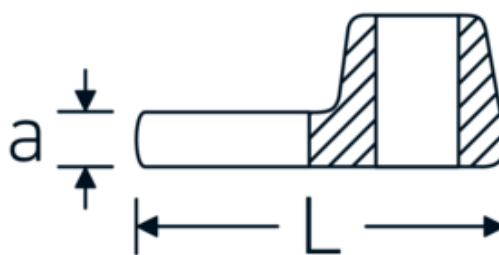

## Crowfoot-Schlüssel, metrisch

540

Art.-Nr. 02200030  
GTIN 4018754149186  
Modell 540 30

**Bezeichnung.** 3/8 " Crowfoot-Schlüssel SW 30mm L.50mm

**Eigenschaften.** • Chrome Alloy Steel, verchromt

### Technische Zeichnung.

### Technische Attribute.

a	8 mm
Antriebsvierkant innen (Zoll)	3/8 "
Breite mm (b)	50 mm
Länge mm (L)	50 mm
S	29,3 mm
Schlüsselweite [mm]	30 mm

## Varianten.

Art.-Nr.	Modell-Nr. (ERP)	Bezeichnung	GTIN
01200008	540 8	1/4 " Crowfoot-Schlüssel SW 8mm L.25,5mm	4018754149117
01200009	540 9	1/4 " Crowfoot-Schlüssel SW 9mm L.25,5mm	4018754149124
01200010	540 10	1/4 " Crowfoot-Schlüssel SW 10mm L.25,5mm	4018754149131
02200011	540 11	3/8 " Crowfoot-Schlüssel SW 11mm L.32mm	4018754149414
02200012	540 12	3/8 " Crowfoot-Schlüssel SW 12mm L.34,3mm	4018754003495
02200013	540 13	3/8 " Crowfoot-Schlüssel SW 13mm L.34,3mm	4018754003501
02200014	540 14	3/8 " Crowfoot-Schlüssel SW 14mm L.37,7mm	4018754003518
02200015	540 15	3/8 " Crowfoot-Schlüssel SW 15mm L.37,7mm	4018754003525
02200016	540 16	3/8 " Crowfoot-Schlüssel SW 16mm L.37,7mm	4018754003532
02200017	540 17	3/8 " Crowfoot-Schlüssel SW 17mm L.42,5mm	4018754003549
02200018	540 18	3/8 " Crowfoot-Schlüssel SW 18mm L.42,5mm	4018754003556
02200019	540 19	3/8 " Crowfoot-Schlüssel SW 19mm L.42,5mm	4018754003563
02200020	540 20	3/8 " Crowfoot-Schlüssel SW 20mm L.42,4mm	4018754141067
02200021	540 21	3/8 " Crowfoot-Schlüssel SW 21mm L.44,5mm	4018754003570
02200022	540 22	3/8 " Crowfoot-Schlüssel SW 22mm L.44,5mm	4018754003587
02200023	540 23	3/8 " Crowfoot-Schlüssel SW 23mm L.44,5mm	4018754141074
02200024	540 24	3/8 " Crowfoot-Schlüssel SW 24mm L.44,4mm	4018754003594
02200025	540 25	3/8 " Crowfoot-Schlüssel SW 25mm L.47mm	4018754141081
02200026	540 26	3/8 " Crowfoot-Schlüssel SW 26mm L.47mm	4018754149162
02200027	540 27	3/8 " Crowfoot-Schlüssel SW 27mm L.47mm	4018754149179
02200028	540 28	3/8 " Crowfoot-Schlüssel SW 28mm L.50mm	4018754148806
02200030	540 30	3/8 " Crowfoot-Schlüssel SW 30mm L.50mm	4018754149186