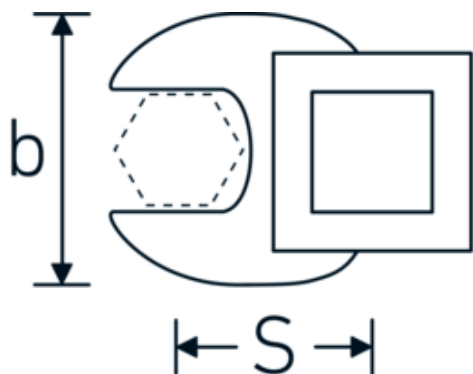

## Crowfoot-Schlüssel, metrisch

540

Art.-Nr. 02200034  
GTIN 4018754141098  
Modell 540 34

**Bezeichnung.** 3/8 " Crowfoot-Schlüssel SW 34mm L.54,5mm

**Eigenschaften.** • Chrome Alloy Steel, verchromt

### Technische Zeichnung.

### Technische Attribute.

a	8 mm
Antriebsvierkant innen (Zoll)	3/8 "
Breite mm (b)	60 mm
Länge mm (L)	54,5 mm
S	31,6 mm
Schlüsselweite [mm]	34 mm

## Varianten.

Art.-Nr.	Modell-Nr. (ERP)	Bezeichnung	GTIN
01200008	540 8	1/4 " Crowfoot-Schlüssel SW 8mm L.25,5mm	4018754149117
01200009	540 9	1/4 " Crowfoot-Schlüssel SW 9mm L.25,5mm	4018754149124
01200010	540 10	1/4 " Crowfoot-Schlüssel SW 10mm L.25,5mm	4018754149131
02200011	540 11	3/8 " Crowfoot-Schlüssel SW 11mm L.32mm	4018754149414
02200012	540 12	3/8 " Crowfoot-Schlüssel SW 12mm L.34,3mm	4018754003495
02200013	540 13	3/8 " Crowfoot-Schlüssel SW 13mm L.34,3mm	4018754003501
02200014	540 14	3/8 " Crowfoot-Schlüssel SW 14mm L.37,7mm	4018754003518
02200015	540 15	3/8 " Crowfoot-Schlüssel SW 15mm L.37,7mm	4018754003525
02200016	540 16	3/8 " Crowfoot-Schlüssel SW 16mm L.37,7mm	4018754003532
02200017	540 17	3/8 " Crowfoot-Schlüssel SW 17mm L.42,5mm	4018754003549
02200018	540 18	3/8 " Crowfoot-Schlüssel SW 18mm L.42,5mm	4018754003556
02200019	540 19	3/8 " Crowfoot-Schlüssel SW 19mm L.42,5mm	4018754003563
02200020	540 20	3/8 " Crowfoot-Schlüssel SW 20mm L.42,4mm	4018754141067
02200021	540 21	3/8 " Crowfoot-Schlüssel SW 21mm L.44,5mm	4018754003570
02200022	540 22	3/8 " Crowfoot-Schlüssel SW 22mm L.44,5mm	4018754003587
02200023	540 23	3/8 " Crowfoot-Schlüssel SW 23mm L.44,5mm	4018754141074
02200024	540 24	3/8 " Crowfoot-Schlüssel SW 24mm L.44,4mm	4018754003594
02200025	540 25	3/8 " Crowfoot-Schlüssel SW 25mm L.47mm	4018754141081
02200026	540 26	3/8 " Crowfoot-Schlüssel SW 26mm L.47mm	4018754149162
02200027	540 27	3/8 " Crowfoot-Schlüssel SW 27mm L.47mm	4018754149179
02200028	540 28	3/8 " Crowfoot-Schlüssel SW 28mm L.50mm	4018754148806
02200030	540 30	3/8 " Crowfoot-Schlüssel SW 30mm L.50mm	4018754149186