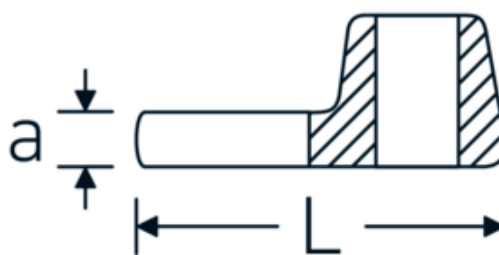

## Crowfoot-Schlüssel, metrisch

540

Art.-Nr. 02200034  
GTIN 4018754141098  
Modell 540 34

**Bezeichnung.** 3/8 " Crowfoot-Schlüssel SW 34mm L.54,5mm

**Eigenschaften.** • Chrome Alloy Steel, verchromt

### Technische Zeichnung.

### Technische Attribute.

a	8 mm
Antriebsvierkant innen (Zoll)	3/8 "
Breite mm (b)	60 mm
Länge mm (L)	54,5 mm
S	31,6 mm
Schlüsselweite [mm]	34 mm

## Varianten.

Art.-Nr.	Modell-Nr. (ERP)	Bezeichnung	GTIN
01200008	540 8	1/4 " Crowfoot-Schlüssel SW 8mm L.25,5mm	4018754149117
01200009	540 9	1/4 " Crowfoot-Schlüssel SW 9mm L.25,5mm	4018754149124
01200010	540 10	1/4 " Crowfoot-Schlüssel SW 10mm L.25,5mm	4018754149131
02200011	540 11	3/8 " Crowfoot-Schlüssel SW 11mm L.32mm	4018754149414
02200012	540 12	3/8 " Crowfoot-Schlüssel SW 12mm L.34,3mm	4018754003495
02200013	540 13	3/8 " Crowfoot-Schlüssel SW 13mm L.34,3mm	4018754003501
02200014	540 14	3/8 " Crowfoot-Schlüssel SW 14mm L.37,7mm	4018754003518
02200015	540 15	3/8 " Crowfoot-Schlüssel SW 15mm L.37,7mm	4018754003525
02200016	540 16	3/8 " Crowfoot-Schlüssel SW 16mm L.37,7mm	4018754003532
02200017	540 17	3/8 " Crowfoot-Schlüssel SW 17mm L.42,5mm	4018754003549
02200018	540 18	3/8 " Crowfoot-Schlüssel SW 18mm L.42,5mm	4018754003556
02200019	540 19	3/8 " Crowfoot-Schlüssel SW 19mm L.42,5mm	4018754003563
02200020	540 20	3/8 " Crowfoot-Schlüssel SW 20mm L.42,4mm	4018754141067
02200021	540 21	3/8 " Crowfoot-Schlüssel SW 21mm L.44,5mm	4018754003570
02200022	540 22	3/8 " Crowfoot-Schlüssel SW 22mm L.44,5mm	4018754003587
02200023	540 23	3/8 " Crowfoot-Schlüssel SW 23mm L.44,5mm	4018754141074
02200024	540 24	3/8 " Crowfoot-Schlüssel SW 24mm L.44,4mm	4018754003594
02200025	540 25	3/8 " Crowfoot-Schlüssel SW 25mm L.47mm	4018754141081
02200026	540 26	3/8 " Crowfoot-Schlüssel SW 26mm L.47mm	4018754149162
02200027	540 27	3/8 " Crowfoot-Schlüssel SW 27mm L.47mm	4018754149179
02200028	540 28	3/8 " Crowfoot-Schlüssel SW 28mm L.50mm	4018754148806
02200030	540 30	3/8 " Crowfoot-Schlüssel SW 30mm L.50mm	4018754149186