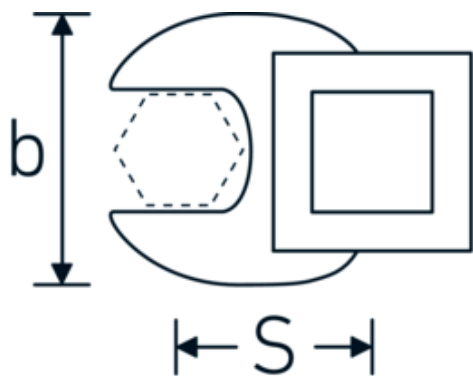

## Crowfoot-Schlüssel, zöllig

540a

Art.-Nr. 02500056  
GTIN 4018754004744  
Modell 540 A 1 1/4

**Bezeichnung.** 3/8 " Crowfoot-Schlüssel SW 1 1/4" L.53mm

**Eigenschaften.** • Chrome Alloy Steel, verchromt

## Technische Zeichnung.

## Technische Attribute.

a	8 mm
Antriebsvierkant innen (Zoll)	3/8 "
Breite mm (b)	57 mm
Länge mm (L)	53 mm
S	30,3 mm
Schlüsselweite [Zoll]	1 1/4 "

02500070	540 A 1 7/8	3/8 " Crowfoot-Schlüssel SW 1 7/8" L.72mm	4018754004829
02500072	540 A 2	3/8 " Crowfoot-Schlüssel SW 2" L.75mm	4018754004836
02500074	540 A 2 1/8	3/8 " Crowfoot-Schlüssel SW 2 1/8" L.75,6mm	4018754173648
02500076	540 A 2 1/4	3/8 " Crowfoot-Schlüssel SW 2 1/4" L.80,5mm	4018754173655
03500078	540 A 2 3/8	1/2 " Crowfoot-Schlüssel SW 2 3/8" L.81,5mm	4018754121366