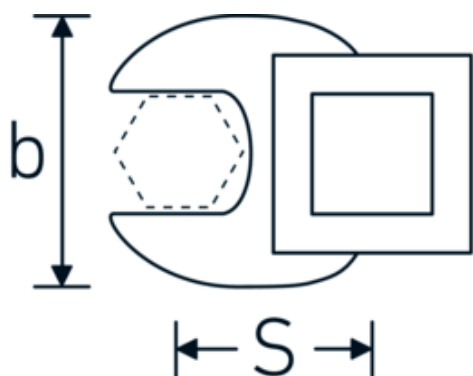

## Crowfoot-Schlüssel, metrisch

540

Art.-Nr. 02200023

GTIN 4018754141074

Modell 540 23

**Bezeichnung.** 3/8 " Crowfoot-Schlüssel SW 23mm L.44,5mm

**Eigenschaften.** • Chrome Alloy Steel, verchromt

### Technische Zeichnung.

### Technische Attribute.

a	6,3 mm
Antriebsvierkant innen (Zoll)	3/8 "
Breite mm (b)	41 mm
Länge mm (L)	44,5 mm
S	25,8 mm
Schlüsselweite [mm]	23 mm

## Varianten.

Art.-Nr.	Modell-Nr. (ERP)	Bezeichnung	GTIN
01200008	540 8	1/4 " Crowfoot-Schlüssel SW 8mm L.25,5mm	4018754149117
01200009	540 9	1/4 " Crowfoot-Schlüssel SW 9mm L.25,5mm	4018754149124
01200010	540 10	1/4 " Crowfoot-Schlüssel SW 10mm L.25,5mm	4018754149131
02200011	540 11	3/8 " Crowfoot-Schlüssel SW 11mm L.32mm	4018754149414
02200012	540 12	3/8 " Crowfoot-Schlüssel SW 12mm L.34,3mm	4018754003495
02200013	540 13	3/8 " Crowfoot-Schlüssel SW 13mm L.34,3mm	4018754003501
02200014	540 14	3/8 " Crowfoot-Schlüssel SW 14mm L.37,7mm	4018754003518
02200015	540 15	3/8 " Crowfoot-Schlüssel SW 15mm L.37,7mm	4018754003525
02200016	540 16	3/8 " Crowfoot-Schlüssel SW 16mm L.37,7mm	4018754003532
02200017	540 17	3/8 " Crowfoot-Schlüssel SW 17mm L.42,5mm	4018754003549
02200018	540 18	3/8 " Crowfoot-Schlüssel SW 18mm L.42,5mm	4018754003556
02200019	540 19	3/8 " Crowfoot-Schlüssel SW 19mm L.42,5mm	4018754003563
02200020	540 20	3/8 " Crowfoot-Schlüssel SW 20mm L.42,4mm	4018754141067
02200021	540 21	3/8 " Crowfoot-Schlüssel SW 21mm L.44,5mm	4018754003570
02200022	540 22	3/8 " Crowfoot-Schlüssel SW 22mm L.44,5mm	4018754003587
02200023	540 23	3/8 " Crowfoot-Schlüssel SW 23mm L.44,5mm	4018754141074
02200024	540 24	3/8 " Crowfoot-Schlüssel SW 24mm L.44,4mm	4018754003594
02200025	540 25	3/8 " Crowfoot-Schlüssel SW 25mm L.47mm	4018754141081
02200026	540 26	3/8 " Crowfoot-Schlüssel SW 26mm L.47mm	4018754149162
02200027	540 27	3/8 " Crowfoot-Schlüssel SW 27mm L.47mm	4018754149179
02200028	540 28	3/8 " Crowfoot-Schlüssel SW 28mm L.50mm	4018754148806
02200030	540 30	3/8 " Crowfoot-Schlüssel SW 30mm L.50mm	4018754149186