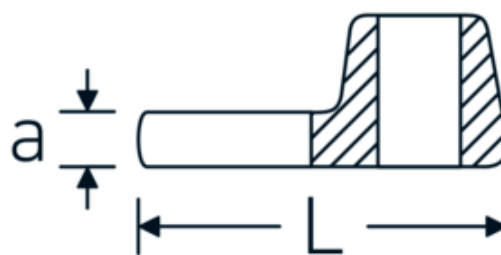

## Crowfoot-Schlüssel, metrisch

540

Art.-Nr. 02200023

GTIN 4018754141074

Modell 540 23

**Bezeichnung.** 3/8 " Crowfoot-Schlüssel SW 23mm L.44,5mm

**Eigenschaften.** • Chrome Alloy Steel, verchromt

### Technische Zeichnung.

### Technische Attribute.

a	6,3 mm
Antriebsvierkant innen (Zoll)	3/8 "
Breite mm (b)	41 mm
Länge mm (L)	44,5 mm
S	25,8 mm
Schlüsselweite [mm]	23 mm

## Varianten.

Art.-Nr.	Modell-Nr. (ERP)	Bezeichnung	GTIN
01200008	540 8	1/4 " Crowfoot-Schlüssel SW 8mm L.25,5mm	4018754149117
01200009	540 9	1/4 " Crowfoot-Schlüssel SW 9mm L.25,5mm	4018754149124
01200010	540 10	1/4 " Crowfoot-Schlüssel SW 10mm L.25,5mm	4018754149131
02200011	540 11	3/8 " Crowfoot-Schlüssel SW 11mm L.32mm	4018754149414
02200012	540 12	3/8 " Crowfoot-Schlüssel SW 12mm L.34,3mm	4018754003495
02200013	540 13	3/8 " Crowfoot-Schlüssel SW 13mm L.34,3mm	4018754003501
02200014	540 14	3/8 " Crowfoot-Schlüssel SW 14mm L.37,7mm	4018754003518
02200015	540 15	3/8 " Crowfoot-Schlüssel SW 15mm L.37,7mm	4018754003525
02200016	540 16	3/8 " Crowfoot-Schlüssel SW 16mm L.37,7mm	4018754003532
02200017	540 17	3/8 " Crowfoot-Schlüssel SW 17mm L.42,5mm	4018754003549
02200018	540 18	3/8 " Crowfoot-Schlüssel SW 18mm L.42,5mm	4018754003556
02200019	540 19	3/8 " Crowfoot-Schlüssel SW 19mm L.42,5mm	4018754003563
02200020	540 20	3/8 " Crowfoot-Schlüssel SW 20mm L.42,4mm	4018754141067
02200021	540 21	3/8 " Crowfoot-Schlüssel SW 21mm L.44,5mm	4018754003570
02200022	540 22	3/8 " Crowfoot-Schlüssel SW 22mm L.44,5mm	4018754003587
02200023	540 23	3/8 " Crowfoot-Schlüssel SW 23mm L.44,5mm	4018754141074
02200024	540 24	3/8 " Crowfoot-Schlüssel SW 24mm L.44,4mm	4018754003594
02200025	540 25	3/8 " Crowfoot-Schlüssel SW 25mm L.47mm	4018754141081
02200026	540 26	3/8 " Crowfoot-Schlüssel SW 26mm L.47mm	4018754149162
02200027	540 27	3/8 " Crowfoot-Schlüssel SW 27mm L.47mm	4018754149179
02200028	540 28	3/8 " Crowfoot-Schlüssel SW 28mm L.50mm	4018754148806
02200030	540 30	3/8 " Crowfoot-Schlüssel SW 30mm L.50mm	4018754149186