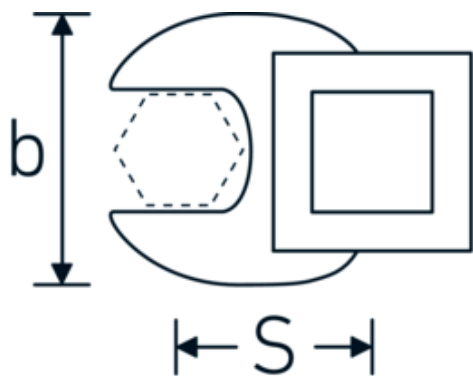

Crowfoot-Schlüssel, zöllig

540a

Art.-Nr. 02500064
GTIN 4018754004782
Modell 540 A 1 1/2

Bezeichnung. 3/8 " Crowfoot-Schlüssel SW 1 1/2" L.58mm

Eigenschaften. • Chrome Alloy Steel, verchromt

Technische Zeichnung.

Technische Attribute.

| | |
|-------------------------------|---------|
| a | 8 mm |
| Antriebsvierkant innen (Zoll) | 3/8 " |
| Breite mm (b) | 65 mm |
| Länge mm (L) | 58 mm |
| S | 34,5 mm |
| Schlüsselweite [Zoll] | 1 1/2 " |

| | | | |
|----------|-------------|---|---------------|
| 02500070 | 540 A 1 7/8 | 3/8 " Crowfoot-Schlüssel SW 1 7/8" L.72mm | 4018754004829 |
| 02500072 | 540 A 2 | 3/8 " Crowfoot-Schlüssel SW 2" L.75mm | 4018754004836 |
| 02500074 | 540 A 2 1/8 | 3/8 " Crowfoot-Schlüssel SW 2 1/8" L.75,6mm | 4018754173648 |
| 02500076 | 540 A 2 1/4 | 3/8 " Crowfoot-Schlüssel SW 2 1/4" L.80,5mm | 4018754173655 |
| 03500078 | 540 A 2 3/8 | 1/2 " Crowfoot-Schlüssel SW 2 3/8" L.81,5mm | 4018754121366 |