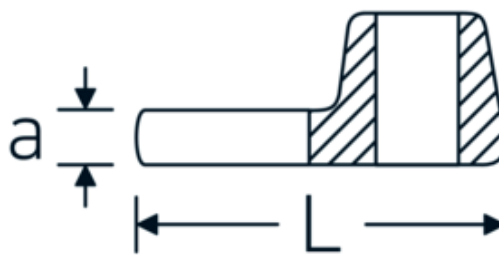

Crowfoot-Schlüssel, zöllig

540a

Art.-Nr. 02500064
GTIN 4018754004782
Modell 540 A 1 1/2

Bezeichnung. 3/8 " Crowfoot-Schlüssel SW 1 1/2" L.58mm

Eigenschaften. • Chrome Alloy Steel, verchromt

Technische Zeichnung.

Technische Attribute.

| | |
|-------------------------------|---------|
| a | 8 mm |
| Antriebsvierkant innen (Zoll) | 3/8 " |
| Breite mm (b) | 65 mm |
| Länge mm (L) | 58 mm |
| S | 34,5 mm |
| Schlüsselweite [Zoll] | 1 1/2 " |

| | | | |
|----------|-------------|---|---------------|
| 02500070 | 540 A 1 7/8 | 3/8 " Crowfoot-Schlüssel SW 1 7/8" L.72mm | 4018754004829 |
| 02500072 | 540 A 2 | 3/8 " Crowfoot-Schlüssel SW 2" L.75mm | 4018754004836 |
| 02500074 | 540 A 2 1/8 | 3/8 " Crowfoot-Schlüssel SW 2 1/8" L.75,6mm | 4018754173648 |
| 02500076 | 540 A 2 1/4 | 3/8 " Crowfoot-Schlüssel SW 2 1/4" L.80,5mm | 4018754173655 |
| 03500078 | 540 A 2 3/8 | 1/2 " Crowfoot-Schlüssel SW 2 3/8" L.81,5mm | 4018754121366 |