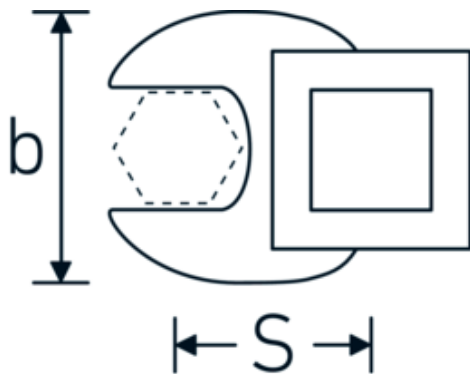

## Crowfoot-Schlüssel, zöllig

540a

Art.-Nr. 03500078  
GTIN 4018754121366  
Modell 540 A 2 3/8

**Bezeichnung.** 1/2 " Crowfoot-Schlüssel SW 2 3/8" L.81,5mm

**Eigenschaften.** • Chrome Alloy Steel, verchromt

### Technische Zeichnung.

### Technische Attribute.

a	8 mm
Antriebsvierkant innen (Zoll)	1/2 "
Breite mm (b)	96 mm
Länge mm (L)	81,5 mm
S	51,3 mm
Schlüsselweite [Zoll]	2 3/8 "

02500070	540 A 1 7/8	3/8 " Crowfoot-Schlüssel SW 1 7/8" L.72mm	4018754004829
02500072	540 A 2	3/8 " Crowfoot-Schlüssel SW 2" L.75mm	4018754004836
02500074	540 A 2 1/8	3/8 " Crowfoot-Schlüssel SW 2 1/8" L.75,6mm	4018754173648
02500076	540 A 2 1/4	3/8 " Crowfoot-Schlüssel SW 2 1/4" L.80,5mm	4018754173655
03500078	540 A 2 3/8	1/2 " Crowfoot-Schlüssel SW 2 3/8" L.81,5mm	4018754121366