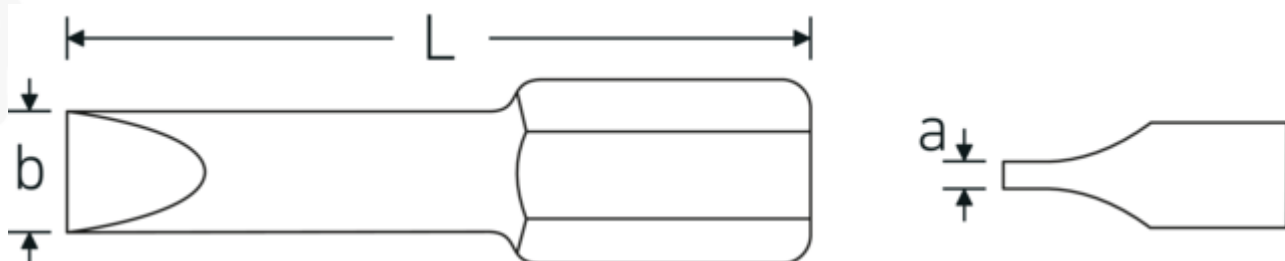

Bit screwdriver

1242-1250

Product no. **08301680**
GTIN **4018754011858**
Model **1250 BIT-
SCHRAUBENDREHEREINSATZ**

Label. Bit screwdriver 1,6 x 8,0mm Hex E 6,3 L.50mm

Features.

- DIN 3127/ISO 2351
- for slotted screws

Advantages.

For slotted screws.

Product highlights.

Grab it and go.

Ten bits in the convenient pocket-sized 1203 format – or twice that amount in the sturdy 1202 Bit Box. These compact STAHLWILLE bit boxes put the tools right where you need them. Made, of course, in Germany as premium quality tools.

Technical Drawing.

Technical Attributes.

a x b (mm)	1,6 x 8,0 mm
External hex (inch)	1/4
DIN	DIN 3127 / ISO 2351
Length mm (L)	50 mm
Model no.	1250
External hex drive	E 6,3

Logistics data.

Depth mm (IFS)	51
Width mm (IFS)	8
Height mm (IFS)	8
Length (packed, mm)	60
Width (packed, mm)	52
Height (packed, mm)	14
Volume (packed, dm3)	0.04368 dm3
Art. no.	08301680
Weight (gross, kg)	0,143
Weight PAP (kg)	0,000
Weight PVC (kg)	0,002
GTIN	4018754011858
Country of origin	CZECH REPUBLIC
Region of origin	Ausländischer Ursprung
WEEE/ElektroG	nicht ear-pflichtig
Customs tariff no.	82079030
Packing standard	10
Weight	14 g