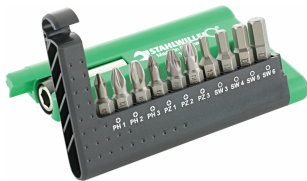

5-star Bit screwdriver

1440 TPI-1446 TPI

Product no. **08161025**
GTIN **4018754153978**
Model **1443 TPI 25 BIT-SCHRAUBENDREHEREINSATZ**

Label. 5-star Bit screwdriver Hex C 6,3 L.26mm

Features.

- with hollow point
- for female 5-star screws with a centring pin

Advantages.

With hole in the drive tip.

Product highlights.

Grab it and go.

Ten bits in the convenient pocket-sized 1203 format – or twice that amount in the sturdy 1202 Bit Box. These compact STAHLWILLE bit boxes put the tools right where you need them. Made, of course, in Germany as premium quality tools.

Technical Attributes.

External hex (inch)	1/4
Size of output profile	TPI25
Length mm (L)	26 mm
Model no.	1443 TPI
External hex drive	C 6,3

Logistics data.

Depth mm (IFS)	26
Width mm (IFS)	7
Height mm (IFS)	7
Length (packed, mm)	100
Width (packed, mm)	25
Height (packed, mm)	8
Volume (packed, dm3)	0.02 dm3

Variants.

Art. no.	Model no. (ERP)	Description	GTIN
08161010	1440 TPI 10 BIT-SCHRAUBENDREHEREINSATZ	5-star Bit screwdriver Hex C 6,3 L.26mm	4018754153947
08161015	1441 TPI 15 BIT-SCHRAUBENDREHEREINSATZ	5-star Bit screwdriver Hex C 6,3 L.26mm	4018754153954
08161020	1442 TPI 20 BIT-SCHRAUBENDREHEREINSATZ	5-star Bit screwdriver Hex C 6,3 L.26mm	4018754153961
08161025	1443 TPI 25 BIT-SCHRAUBENDREHEREINSATZ	5-star Bit screwdriver Hex C 6,3 L.26mm	4018754153978
08161027	1444 TPI 27 BIT-SCHRAUBENDREHEREINSATZ	5-star Bit screwdriver Hex C 6,3 L.26mm	4018754153985
08161030	1445 TPI 30 BIT-SCHRAUBENDREHEREINSATZ	5-star Bit screwdriver Hex C 6,3 L.26mm	4018754153992
08161040	1446 TPI 40 BIT-SCHRAUBENDREHEREINSATZ	5-star Bit screwdriver Hex C 6,3 L.26mm	4018754154081