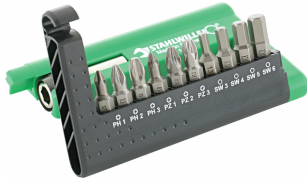

Bit screwdriver

1410-1421 1430-1435

Product no. **08130006**
GTIN **4018754011216**
Model **1410 T 6 BIT-
SCHRAUBENDREHEREINSATZ**

Label. Bit screwdriver T6 Hex C 6,3 L.25mm

Features. • for inside TORX® screws

Product highlights.

Grab it and go.

Ten bits in the convenient pocket-sized 1203 format – or twice that amount in the sturdy 1202 Bit Box. These compact STAHLWILLE bit boxes put the tools right where you need them. Made, of course, in Germany as premium quality tools.

Technical Attributes.

Drive profile	TORX®
External hex (inch)	1/4
DIN	DIN 3126 / ISO 1173
Size of output profile	T6
Length mm (L)	25 mm
Model no.	1410
External hex drive	C 6,3

Logistics data.

Depth mm (IFS)	27
Width mm (IFS)	7
Height mm (IFS)	7
Length (packed, mm)	70
Width (packed, mm)	30
Height (packed, mm)	16
Volume (packed, dm ³)	0.0336 dm ³
Art. no.	08130006
Weight (gross, kg)	0,045
Weight PAP (kg)	0,000
Weight PVC (kg)	0,002
GTIN	4018754011216