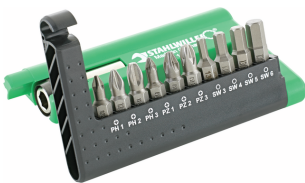

Bit screwdriver

1280-1284

Product no. **08330006**
 GTIN **4018754011957**
 Model **1283 BIT-SCHRAUBENDREHEREINSATZ**

Label. Bit screwdriver 6 mm Hex E 6,3 L.50mm

Features.

- DIN 7426/ISO 3109
- for socket head screws

Advantages.

For Allen screws

Product highlights.

Grab it and go.

Ten bits in the convenient pocket-sized 1203 format – or twice that amount in the sturdy 1202 Bit Box. These compact STAHLWILLE bit boxes put the tools right where you need them. Made, of course, in Germany as premium quality tools.

Technical Attributes.

Drive profile	Hexagonal
External hex (inch)	1/4
DIN	DIN 7426 / ISO 3109
Size of output profile	6 mm
Length mm (L)	50 mm
Model no.	1283
External hex drive	E 6,3

Logistics data.

Depth mm (IFS)	50
Width mm (IFS)	7
Height mm (IFS)	7
Length (packed, mm)	55
Width (packed, mm)	40
Height (packed, mm)	15
Volume (packed, dm3)	0.033 dm3

Variants.

Art. no.	Model no. (ERP)	Description	GTIN
08330003	1280 BIT-SCHRAUBENDREHEREINSATZ	Bit screwdriver socket 3 mm Hex E 6,3 L.50mm	4018754011926
08330004	1281 BIT-SCHRAUBENDREHEREINSATZ	Bit screwdriver 4 mm Hex E 6,3 L.50mm	4018754011933
08330005	1282 BIT-SCHRAUBENDREHEREINSATZ	Bit screwdriver 5 mm Hex E 6,3 L.50mm	4018754011940
08330006	1283 BIT-SCHRAUBENDREHEREINSATZ	Bit screwdriver 6 mm Hex E 6,3 L.50mm	4018754011957
08330008	1284 BIT-SCHRAUBENDREHEREINSATZ	Bit screwdriver 8 mm Hex E 6,3 L.50mm	4018754011964