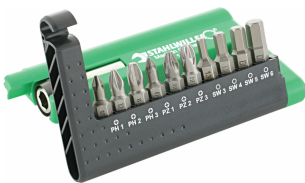

Bit screwdriver

1280-1284

Product no. **08330005**
 GTIN **4018754011940**
 Model **1282 BIT-SCHRAUBENDREHEREINSATZ**

Label. Bit screwdriver 5 mm Hex E 6,3 L.50mm

Features.

- DIN 7426/ISO 3109
- for socket head screws

Advantages.

For Allen screws

Product highlights.

Grab it and go.

Ten bits in the convenient pocket-sized 1203 format – or twice that amount in the sturdy 1202 Bit Box. These compact STAHLWILLE bit boxes put the tools right where you need them. Made, of course, in Germany as premium quality tools.

Technical Attributes.

Drive profile	Hexagonal
External hex (inch)	1/4
DIN	DIN 7426 / ISO 3109
Size of output profile	5 mm
Length mm (L)	50 mm
Model no.	1282
External hex drive	E 6,3

Logistics data.

Depth mm (IFS)	50
Width mm (IFS)	7
Height mm (IFS)	7
Length (packed, mm)	60
Width (packed, mm)	50
Height (packed, mm)	15
Volume (packed, dm3)	0.045 dm3

Variants.

Art. no.	Model no. (ERP)	Description	GTIN
08330003	1280 BIT-SCHRAUBENDREHEREINSATZ	Bit screwdriver socket 3 mm Hex E 6,3 L.50mm	4018754011926
08330004	1281 BIT-SCHRAUBENDREHEREINSATZ	Bit screwdriver 4 mm Hex E 6,3 L.50mm	4018754011933
08330005	1282 BIT-SCHRAUBENDREHEREINSATZ	Bit screwdriver 5 mm Hex E 6,3 L.50mm	4018754011940
08330006	1283 BIT-SCHRAUBENDREHEREINSATZ	Bit screwdriver 6 mm Hex E 6,3 L.50mm	4018754011957
08330008	1284 BIT-SCHRAUBENDREHEREINSATZ	Bit screwdriver 8 mm Hex E 6,3 L.50mm	4018754011964