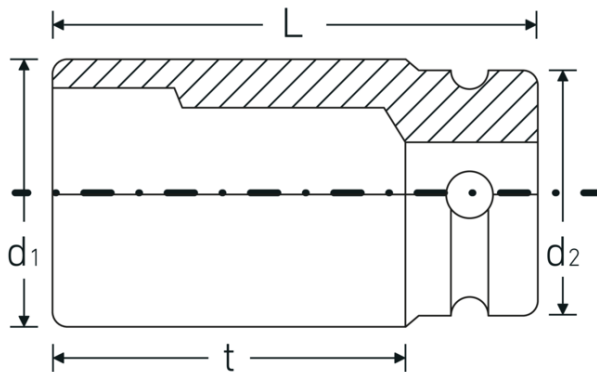

### Optimized functionality.

All IMPACT sockets have a through cross hole for the connecting pin and a deep groove for the rubber locking ring. The locking pin is not stressed during use.

## Technical Drawing.

## Technical Attributes.

Drive profile	hex
Internal square drive (inch)	1 "
d1	69,5 mm
d2	54 mm
DIN	DIN 3129 / ISO 1711-2
Length mm (L)	76 mm
Width across flats [mm]	46 mm
t	41 mm

## Logistics data.

Depth mm (IFS)	76
Width mm (IFS)	70
Height mm (IFS)	70
Length (packed, mm)	77
Width (packed, mm)	71
Height (packed, mm)	71
Volume (packed, dm3)	0.388157 dm3
Product no.	26010046
Weight (gross, kg)	1,106
Weight PAP (kg)	0,000
Weight PVC (kg)	0,006
GTIN	4018754016358
Country of origin	GERMANY
Region of origin	Nordrhein-Westfalen
WEEE/ElektroG	nicht ear-pflichtig
Customs tariff no.	82042000
Packing standard	1
Weight	1106 g