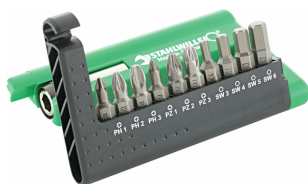

Bit screwdriver

1300-1304

Product no. **08090008**
 GTIN **4018754011100**
 Model **1304 BIT-SCHRAUBENDREHEREINSATZ**

Label. Bit screwdriver 8 mm Hex C 6,3 L.30mm

Features.

- DIN 7426/ISO 3109
- for socket head screws
- extra hard

Advantages.

For Allen screws

Product highlights.

Grab it and go.

Ten bits in the convenient pocket-sized 1203 format – or twice that amount in the sturdy 1202 Bit Box. These compact STAHLWILLE bit boxes put the tools right where you need them. Made, of course, in Germany as premium quality tools.

Technical Attributes.

Drive profile	Hexagonal
External hex (inch)	1/4
DIN	DIN 7426 / ISO 3109
Size of output profile	8 mm
Length mm (L)	30 mm
Model no.	1304

Logistics data.

Depth mm (IFS)	30
Width mm (IFS)	9
Height mm (IFS)	9
Length (packed, mm)	80
Width (packed, mm)	45
Height (packed, mm)	11

External hex drive C 6,3

Volume (packed, dm3) 0.0396 dm3

Art. no. 08090008

Weight (gross, kg) 0,113

Weight PAP (kg) 0,000

Weight PVC (kg) 0,002

GTIN 4018754011100

Country of origin GERMANY