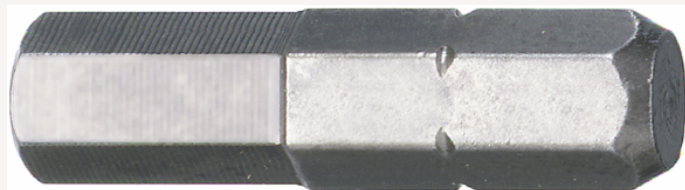

Bit screwdriver

1300-1304

Product no. **08090008**
 GTIN **4018754011100**
 Model **1304 BIT-SCHRAUBENDREHEREINSATZ**

Label. Bit screwdriver 8 mm Hex C 6,3 L.30mm

Features.

- DIN 7426/ISO 3109
- for socket head screws
- extra hard

Advantages.

For Allen screws

Product highlights.

Grab it and go.

Ten bits in the convenient pocket-sized 1203 format – or twice that amount in the sturdy 1202 Bit Box. These compact STAHLWILLE bit boxes put the tools right where you need them. Made, of course, in Germany as premium quality tools.

Technical Attributes.

Drive profile	Hexagonal
External hex (inch)	1/4
DIN	DIN 7426 / ISO 3109
Size of output profile	8 mm
Length mm (L)	30 mm
Model no.	1304

Logistics data.

Depth mm (IFS)	30
Width mm (IFS)	9
Height mm (IFS)	9
Length (packed, mm)	80
Width (packed, mm)	45
Height (packed, mm)	11

External hex drive C 6,3

Volume (packed, dm3) 0.0396 dm3

Art. no. 08090008

Weight (gross, kg) 0,113

Weight PAP (kg) 0,000

Weight PVC (kg) 0,002

GTIN 4018754011100

Country of origin GERMANY