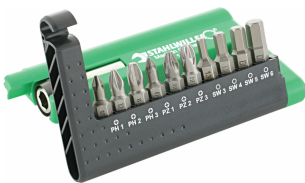

## Bit screwdriver

1242-1250

Product no. **08300635**  
GTIN **4018754011773**  
Model **1242 BIT-  
SCHRAUBENDREHEREINSATZ**

**Label.** Bit screwdriver 0,6 x 3,5mm Hex E 6,3 L.50mm

**Features.**

- DIN 3127/ISO 2351
- for slotted screws

## Advantages.

For slotted screws.

### Grab it and go.

Ten bits in the convenient pocket-sized 1203 format – or twice that amount in the sturdy 1202 Bit Box. These compact STAHLWILLE bit boxes put the tools right where you need them. Made, of course, in Germany as premium quality tools.