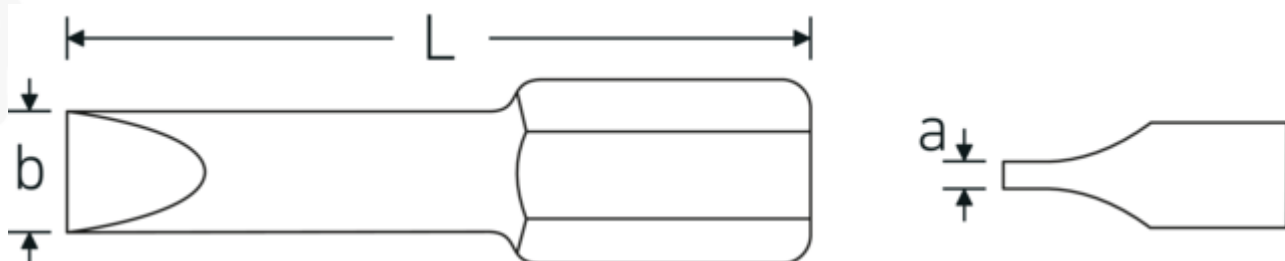

Bit screwdriver

1242-1250

Product no. **08301055**
GTIN **4018754011810**
Model **1246 BIT-
SCHRAUBENDREHEREINSATZ**

Label. Bit screwdriver 1,0 x 5,5mm Hex E 6,3 L.50mm

Features.

- DIN 3127/ISO 2351
- for slotted screws

Advantages.

For slotted screws.

Product highlights.

Grab it and go.

Ten bits in the convenient pocket-sized 1203 format – or twice that amount in the sturdy 1202 Bit Box. These compact STAHLWILLE bit boxes put the tools right where you need them. Made, of course, in Germany as premium quality tools.

Technical Drawing.

Technical Attributes.

a x b (mm)	1,0 x 5,5 mm
External hex (inch)	1/4
DIN	DIN 3127 / ISO 2351
Length mm (L)	50 mm
Model no.	1246
External hex drive	E 6,3

Logistics data.

Depth mm (IFS)	50
Width mm (IFS)	7
Height mm (IFS)	7
Length (packed, mm)	55
Width (packed, mm)	50
Height (packed, mm)	14
Volume (packed, dm3)	0.0385 dm3
Art. no.	08301055
Weight (gross, kg)	0,103
Weight PAP (kg)	0,000
Weight PVC (kg)	0,002
GTIN	4018754011810
Country of origin	CZECH REPUBLIC
Region of origin	Ausländischer Ursprung
WEEE/ElektroG	nicht ear-pflichtig
Customs tariff no.	82079030
Packing standard	10
Weight	10 g