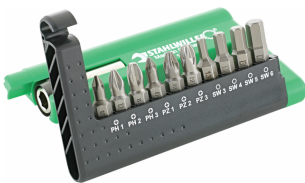

Bit screwdriver

1242-1250

Product no. **08301055**
GTIN **4018754011810**
Model **1246 BIT-
SCHRAUBENDREHEREINSATZ**

Label. Bit screwdriver 1,0 x 5,5mm Hex E 6,3 L.50mm

Features.

- DIN 3127/ISO 2351
- for slotted screws

Advantages.

For slotted screws.

Product highlights.

Grab it and go.

Ten bits in the convenient pocket-sized 1203 format – or twice that amount in the sturdy 1202 Bit Box. These compact STAHLWILLE bit boxes put the tools right where you need them. Made, of course, in Germany as premium quality tools.

Technical Drawing.

Technical Attributes.

a x b (mm)	1,0 x 5,5 mm
External hex (inch)	1/4
DIN	DIN 3127 / ISO 2351
Length mm (L)	50 mm
Model no.	1246
External hex drive	E 6,3

Logistics data.

Depth mm (IFS)	50
Width mm (IFS)	7
Height mm (IFS)	7
Length (packed, mm)	55
Width (packed, mm)	50
Height (packed, mm)	14
Volume (packed, dm3)	0.0385 dm3
Art. no.	08301055
Weight (gross, kg)	0,103
Weight PAP (kg)	0,000
Weight PVC (kg)	0,002
GTIN	4018754011810
Country of origin	CZECH REPUBLIC
Region of origin	Ausländischer Ursprung
WEEE/ElektroG	nicht ear-pflichtig
Customs tariff no.	82079030
Packing standard	10
Weight	10 g

Variants.

Art. no.	Model no. (ERP)	Description	GTIN
08300635	1242 BIT-SCHRAUBENDREHEREINSATZ	Bit screwdriver 0,6 x 3,5mm Hex E 6,3 L.50mm	4018754011773
08300840	1244 BIT-SCHRAUBENDREHEREINSATZ	Bit screwdriver 0,8 x 4,0mm Hex E 6,3 L.50mm	4018754011797
08301055	1246 BIT-SCHRAUBENDREHEREINSATZ	Bit screwdriver 1,0 x 5,5mm Hex E 6,3 L.50mm	4018754011810
08301265	1248 BIT-SCHRAUBENDREHEREINSATZ	Bit screwdriver 1,2 x 6,5mm Hex E 6,3 L.50mm	4018754011834
08301680	1250 BIT-SCHRAUBENDREHEREINSATZ	Bit screwdriver 1,6 x 8,0mm Hex E 6,3 L.50mm	4018754011858