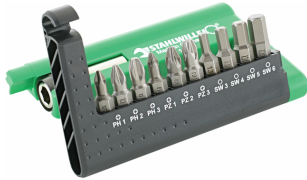

Bit screwdriver

1436 IP- 1446 IP

Product no. **08162009**
GTIN **4018754234554**
Model **1439 9IP**

Label. Bit screwdriver 9IP Hex C 6,3 L.25mm

Features. • for inside TORX PLUS® screws

Product highlights.

Grab it and go.

Ten bits in the convenient pocket-sized 1203 format – or twice that amount in the sturdy 1202 Bit Box. These compact STAHLOWILLE bit boxes put the tools right where you need them. Made, of course, in Germany as premium quality tools.

Technical Attributes.

External hex (inch)	1/4
Size of output profile	9IP
Length mm (L)	25 mm
Model no.	1439 IP 9
External hex drive	C 6,3

Logistics data.

Depth mm (IFS)	25
Width mm (IFS)	6
Height mm (IFS)	6
Length (packed, mm)	75
Width (packed, mm)	60
Height (packed, mm)	15
Volume (packed, dm ³)	0.0675 dm ³
Art. no.	08162009
Weight (gross, kg)	0,050
Weight PAP (kg)	0,000
Weight PVC (kg)	0,002
GTIN	4018754234554

Country of origin	GERMANY
Region of origin	Baden-Württemberg
WEEE/ElektroG	nicht ear-pflichtig
Customs tariff no.	82079030
Packing standard	10
Weight	4 g

Variants.

Art. no.	Model no. (ERP)	Description	GTIN
08162006	1436 6IP	Bit screwdriver 6IP Hex C 6,3 L.25mm	4018754234523
08162007	1437 7IP	Bit screwdriver 7IP Hex C 6,3 L.25mm	4018754234530
08162008	1438 8IP	Bit screwdriver 8IP Hex C 6,3 L.25mm	4018754234547
08162009	1439 9IP	Bit screwdriver 9IP Hex C 6,3 L.25mm	4018754234554
08162010	1440 10IP	Bit screwdriver 10IP Hex C 6,3 L.25mm	4018754234561
08162015	1441 15IP	Bit screwdriver 15IP Hex C 6,3 L.25mm	4018754234578
08162020	1442 20IP	Bit screwdriver 20IP Hex C 6,3 L.25mm	4018754234585
08162025	1443 25IP	Bit screwdriver 25IP Hex C 6,3 L.25mm	4018754234592
08162027	1444 27IP	Bit screwdriver 27IP Hex C 6,3 L.25mm	4018754234608
08162030	1445 30IP	Bit screwdriver 30IP Hex C 6,3 L.25mm	4018754234615
08162040	1446 40IP	Bit screwdriver 40IP Hex C 6,3 L.25mm	4018754234622